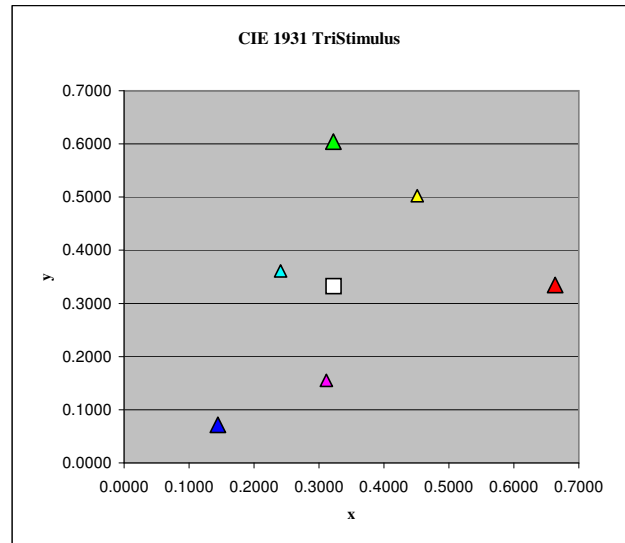

Pre Calibration Results

IRE	x	y	Y,fL	ΔE_{uv}^*	Kelvin	Gamma	%Red	%Green	%Blue
7.5	0.3874	0.3923	0.025	63	-	-	165%	112%	53%
10	0.3250	0.3447	0.253	13	5825	-	109%	105%	90%
20	0.3199	0.3275	1.329	7	6131	-	109%	97%	98%
30	0.3208	0.3242	3.343	10	6096	2.46	111%	95%	99%
40	0.3224	0.3247	6.750	11	6008	2.57	112%	95%	99%
50	0.3235	0.3270	11.092	11	5942	2.32	113%	96%	97%
60	0.3241	0.3290	16.955	11	5909	2.40	113%	97%	97%
70	0.3235	0.3296	23.561	10	5933	2.19	112%	97%	96%
80	0.3226	0.3295	31.761	9	5981	2.29	111%	97%	97%
90	0.3222	0.3300	40.392	8	6002	2.08	110%	98%	97%
100	0.3227	0.3320	50.426	9	5967	2.14	110%	99%	96%

	x	y
Red	0.6634	0.3345
Green	0.3223	0.6042
Blue	0.1443	0.0716
Cyan	0.2409	0.3612
Magenta	0.3114	0.1553
Yellow	0.4513	0.5025
White	0.3227	0.3320

On/Off Contrast Ratio 2043

Average Gamma 2.31