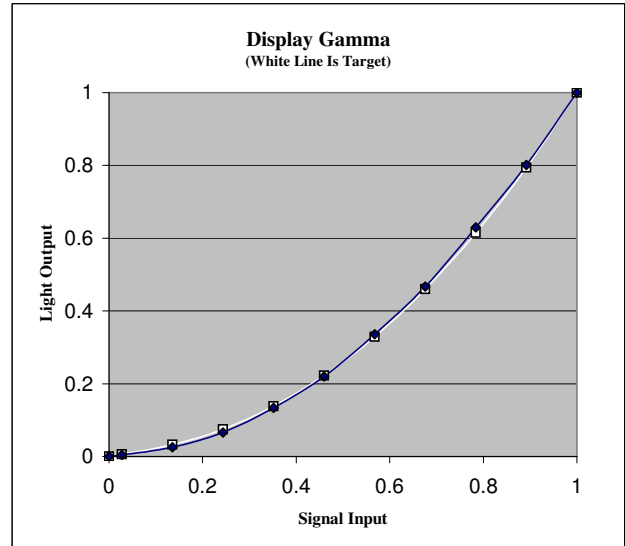

Pre Calibration Results

IRE	x	y	Y,fL	ΔE_{uv}^*	Kelvin	Gamma	%Red	%Green	%Blue
7.5	0.3874	0.3923	0.025	63	-	-	165%	112%	53%
10	0.3250	0.3447	0.253	13	5825	-	109%	105%	90%
20	0.3199	0.3275	1.329	7	6131	-	109%	97%	98%
30	0.3208	0.3242	3.343	10	6096	2.46	111%	95%	99%
40	0.3224	0.3247	6.750	11	6008	2.57	112%	95%	99%
50	0.3235	0.3270	11.092	11	5942	2.32	113%	96%	97%
60	0.3241	0.3290	16.955	11	5909	2.40	113%	97%	97%
70	0.3235	0.3296	23.561	10	5933	2.19	112%	97%	96%
80	0.3226	0.3295	31.761	9	5981	2.29	111%	97%	97%
90	0.3222	0.3300	40.392	8	6002	2.08	110%	98%	97%
100	0.3227	0.3320	50.426	9	5967	2.14	110%	99%	96%

	x	y
Red	0.6634	0.3345
Green	0.3223	0.6042
Blue	0.1443	0.0716
Cyan	0.2409	0.3612
Magenta	0.3114	0.1553
Yellow	0.4513	0.5025
White	0.3227	0.3320

On/Off Contrast Ratio 2043

Average Gamma 2.31