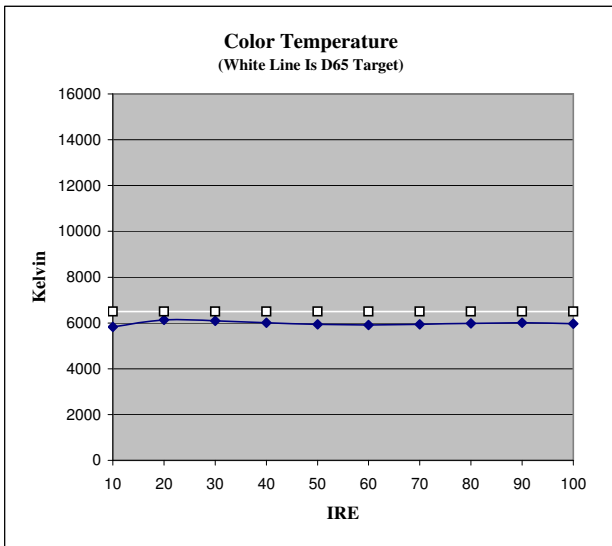

Pre Calibration Results

IRE	x	y	Y,fL	ΔE_{uv}^*	Kelvin	Gamma	%Red	%Green	%Blue
7.5	0.3874	0.3923	0.025	63	-	-	165%	112%	53%
10	0.3250	0.3447	0.253	13	5825	-	109%	105%	90%
20	0.3199	0.3275	1.329	7	6131	-	109%	97%	98%
30	0.3208	0.3242	3.343	10	6096	2.46	111%	95%	99%
40	0.3224	0.3247	6.750	11	6008	2.57	112%	95%	99%
50	0.3235	0.3270	11.092	11	5942	2.32	113%	96%	97%
60	0.3241	0.3290	16.955	11	5909	2.40	113%	97%	97%
70	0.3235	0.3296	23.561	10	5933	2.19	112%	97%	96%
80	0.3226	0.3295	31.761	9	5981	2.29	111%	97%	97%
90	0.3222	0.3300	40.392	8	6002	2.08	110%	98%	97%
100	0.3227	0.3320	50.426	9	5967	2.14	110%	99%	96%

	x	y
Red	0.6634	0.3345
Green	0.3223	0.6042
Blue	0.1443	0.0716
Cyan	0.2409	0.3612
Magenta	0.3114	0.1553
Yellow	0.4513	0.5025
White	0.3227	0.3320

On/Off Contrast Ratio 2043

Average Gamma 2.31