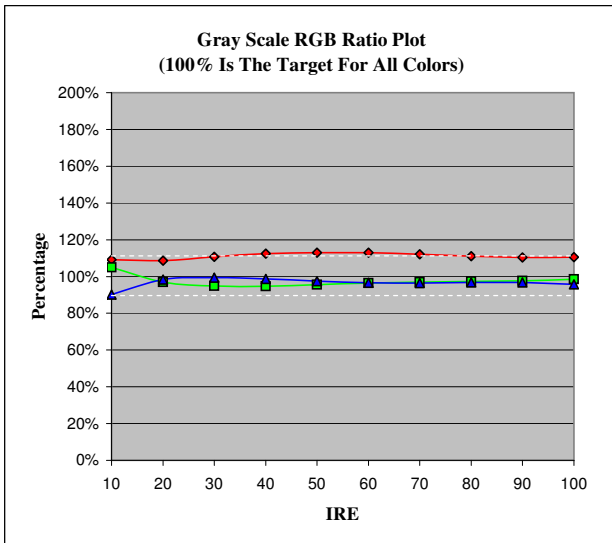

Owner: Withheld
Manufacturer: Mits
Model: WS-65807
Calibrator: Summit HDTV
Date: July 7, 2009

Notes: 1080i Sat

Summit HDTV
 Your better image HDTV calibration resource
www.SummitHDTV.com

Pre Calibration Results

IRE	x	y	Y,fL	ΔE_{uv}^*	Kelvin	Gamma	%Red	%Green	%Blue
7.5	0.3874	0.3923	0.025	63	-	-	165%	112%	53%
10	0.3250	0.3447	0.253	13	5825	-	109%	105%	90%
20	0.3199	0.3275	1.329	7	6131	-	109%	97%	98%
30	0.3208	0.3242	3.343	10	6096	2.46	111%	95%	99%
40	0.3224	0.3247	6.750	11	6008	2.57	112%	95%	99%
50	0.3235	0.3270	11.092	11	5942	2.32	113%	96%	97%
60	0.3241	0.3290	16.955	11	5909	2.40	113%	97%	97%
70	0.3235	0.3296	23.561	10	5933	2.19	112%	97%	96%
80	0.3226	0.3295	31.761	9	5981	2.29	111%	97%	97%
90	0.3222	0.3300	40.392	8	6002	2.08	110%	98%	97%
100	0.3227	0.3320	50.426	9	5967	2.14	110%	99%	96%

	x	y
Red	0.6634	0.3345
Green	0.3223	0.6042
Blue	0.1443	0.0716
Cyan	0.2409	0.3612
Magenta	0.3114	0.1553
Yellow	0.4513	0.5025
White	0.3227	0.3320

On/Off Contrast Ratio 2043

Average Gamma 2.31

Post Calibration Results

IRE	x	y	Y,fL	ΔE_{uv}^*	Kelvin	Gamma	%Red	%Green	%Blue
7.5	0.3727	0.4942	0.012	100	-	-	116%	174%	18%
10	0.3126	0.3403	0.155	9	6438	-	96%	106%	96%
20	0.3101	0.3217	0.940	6	6719	-	99%	97%	104%
30	0.3120	0.3199	2.493	8	6619	2.59	102%	95%	104%
40	0.3136	0.3217	5.170	7	6516	2.67	103%	96%	103%
50	0.3139	0.3231	8.616	6	6485	2.38	103%	96%	102%
60	0.3151	0.3255	13.338	4	6399	2.47	104%	97%	101%
70	0.3154	0.3276	18.771	3	6369	2.28	104%	98%	100%
80	0.3147	0.3282	25.519	2	6405	2.35	103%	99%	100%
90	0.3138	0.3285	32.544	1	6450	2.11	101%	99%	100%
100	0.3136	0.3296	40.982	1	6452	2.23	101%	100%	99%