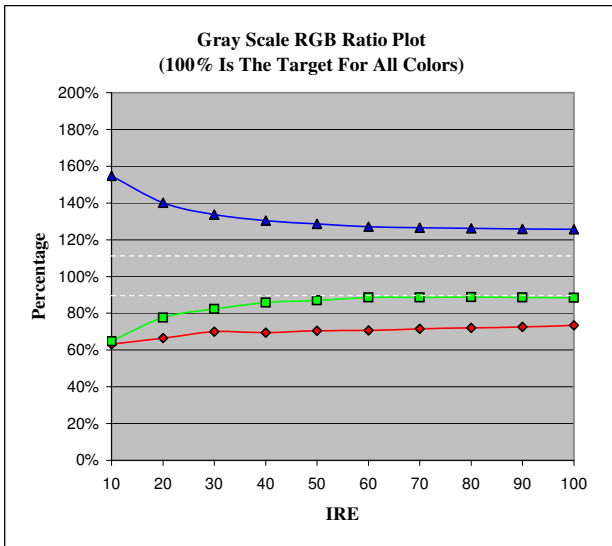

Owner: Withheld
Manufacturer: Sony
Model: KV-34XBR960
Calibrator: Summit HDTV
Date: July 7, 2009

Notes:1080i HDMI

Summit HDTV

Your better image HDTV calibration resource
www.SummitHDTV.com

Pre Calibration Results

IRE	x	y	Y,fL	ΔE_{uv}^*	Kelvin	Gamma	%Red	%Green	%Blue
7.5	0.3817	0.2725	0.009	107	-	-	196%	47%	101%
10	0.2536	0.2331	0.137	94	28739	-	63%	65%	155%
20	0.2648	0.2625	0.719	64	14584	-	67%	78%	140%
30	0.2711	0.2743	1.923	52	12088	2.61	70%	82%	134%
40	0.2726	0.2815	3.792	46	11269	2.48	69%	86%	130%
50	0.2744	0.2847	6.508	43	10813	2.52	70%	87%	129%
60	0.2755	0.2881	9.980	41	10476	2.42	71%	89%	127%
70	0.2764	0.2885	14.460	40	10360	2.47	71%	89%	127%
80	0.2771	0.2891	19.786	39	10250	2.40	72%	89%	126%
90	0.2776	0.2894	25.985	39	10180	2.36	73%	89%	126%
100	0.2783	0.2892	33.125	39	10113	2.34	73%	88%	126%

	x	y
Red	0.6310	0.3345
Green	0.2907	0.6041
Blue	0.1497	0.0667
Cyan	0.2058	0.2791
Magenta	0.2768	0.1373
Yellow	0.4040	0.5142
White	0.2783	0.2892

On/Off Contrast Ratio 3709

Average Gamma 2.45

Post Calibration Results

IRE	x	y	Y,fL	$\Delta E_{u^*v^*}$	Kelvin	Gamma	%Red	%Green	%Blue
7.5	0.4180	0.3432	0.006	94	-	-	215%	76%	63%
10	0.3086	0.3191	0.139	8	6837	-	98%	96%	105%
20	0.3112	0.3264	0.766	2	6610	-	99%	99%	101%
30	0.3099	0.3259	2.036	3	6690	2.59	98%	99%	102%
40	0.3103	0.3279	3.957	2	6647	2.43	98%	100%	101%
50	0.3102	0.3288	6.616	2	6646	2.39	97%	101%	101%
60	0.3112	0.3290	10.052	1	6590	2.37	98%	100%	100%
70	0.3121	0.3290	14.231	1	6542	2.31	99%	100%	100%
80	0.3122	0.3283	19.058	1	6542	2.24	100%	100%	100%
90	0.3129	0.3279	24.772	1	6505	2.27	101%	99%	100%
100	0.3132	0.3279	31.015	1	6490	2.17	101%	99%	100%