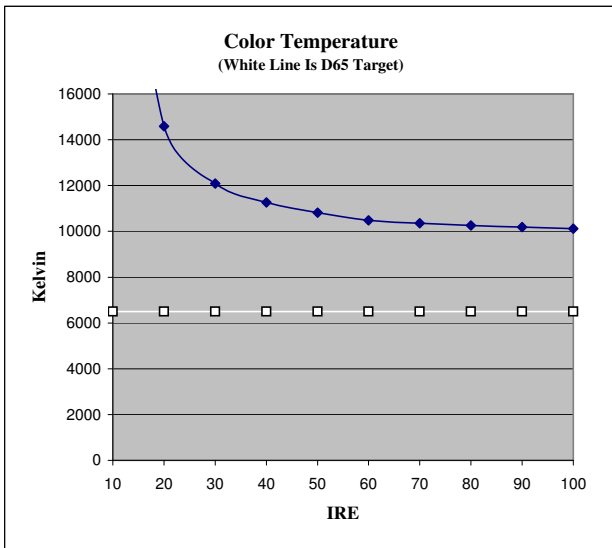

Pre Calibration Results

IRE	x	y	Y,fL	ΔE_{uv}^*	Kelvin	Gamma	%Red	%Green	%Blue
7.5	0.3817	0.2725	0.009	107	-	-	196%	47%	101%
10	0.2536	0.2331	0.137	94	28739	-	63%	65%	155%
20	0.2648	0.2625	0.719	64	14584	-	67%	78%	140%
30	0.2711	0.2743	1.923	52	12088	2.61	70%	82%	134%
40	0.2726	0.2815	3.792	46	11269	2.48	69%	86%	130%
50	0.2744	0.2847	6.508	43	10813	2.52	70%	87%	129%
60	0.2755	0.2881	9.980	41	10476	2.42	71%	89%	127%
70	0.2764	0.2885	14.460	40	10360	2.47	71%	89%	127%
80	0.2771	0.2891	19.786	39	10250	2.40	72%	89%	126%
90	0.2776	0.2894	25.985	39	10180	2.36	73%	89%	126%
100	0.2783	0.2892	33.125	39	10113	2.34	73%	88%	126%

	x	y
Red	0.6310	0.3345
Green	0.2907	0.6041
Blue	0.1497	0.0667
Cyan	0.2058	0.2791
Magenta	0.2768	0.1373
Yellow	0.4040	0.5142
White	0.2783	0.2892

On/Off Contrast Ratio 3709

Average Gamma 2.45