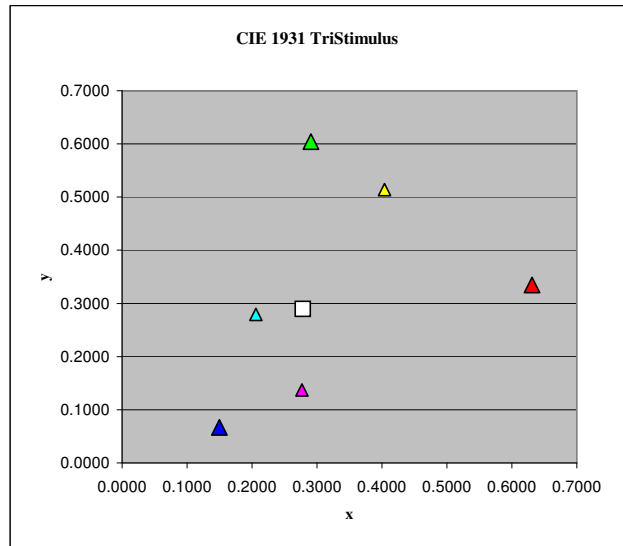

Pre Calibration Results

IRE	x	y	Y,fL	ΔE_{uv}^*	Kelvin	Gamma	%Red	%Green	%Blue
7.5	0.3817	0.2725	0.009	107	-	-	196%	47%	101%
10	0.2536	0.2331	0.137	94	28739	-	63%	65%	155%
20	0.2648	0.2625	0.719	64	14584	-	67%	78%	140%
30	0.2711	0.2743	1.923	52	12088	2.61	70%	82%	134%
40	0.2726	0.2815	3.792	46	11269	2.48	69%	86%	130%
50	0.2744	0.2847	6.508	43	10813	2.52	70%	87%	129%
60	0.2755	0.2881	9.980	41	10476	2.42	71%	89%	127%
70	0.2764	0.2885	14.460	40	10360	2.47	71%	89%	127%
80	0.2771	0.2891	19.786	39	10250	2.40	72%	89%	126%
90	0.2776	0.2894	25.985	39	10180	2.36	73%	89%	126%
100	0.2783	0.2892	33.125	39	10113	2.34	73%	88%	126%

	x	y
Red	0.6310	0.3345
Green	0.2907	0.6041
Blue	0.1497	0.0667
Cyan	0.2058	0.2791
Magenta	0.2768	0.1373
Yellow	0.4040	0.5142
White	0.2783	0.2892

On/Off Contrast Ratio 3709

Average Gamma 2.45