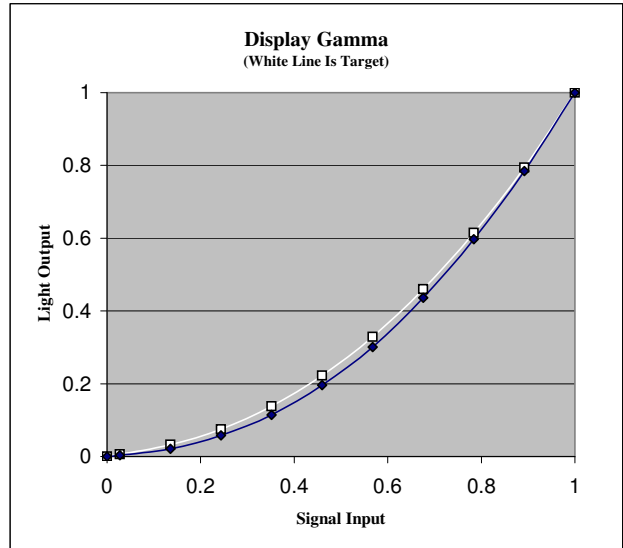

Pre Calibration Results

IRE	x	y	Y,fL	ΔE_{uv}^*	Kelvin	Gamma	%Red	%Green	%Blue
7.5	0.3817	0.2725	0.009	107	-	-	196%	47%	101%
10	0.2536	0.2331	0.137	94	28739	-	63%	65%	155%
20	0.2648	0.2625	0.719	64	14584	-	67%	78%	140%
30	0.2711	0.2743	1.923	52	12088	2.61	70%	82%	134%
40	0.2726	0.2815	3.792	46	11269	2.48	69%	86%	130%
50	0.2744	0.2847	6.508	43	10813	2.52	70%	87%	129%
60	0.2755	0.2881	9.980	41	10476	2.42	71%	89%	127%
70	0.2764	0.2885	14.460	40	10360	2.47	71%	89%	127%
80	0.2771	0.2891	19.786	39	10250	2.40	72%	89%	126%
90	0.2776	0.2894	25.985	39	10180	2.36	73%	89%	126%
100	0.2783	0.2892	33.125	39	10113	2.34	73%	88%	126%

	x	y
Red	0.6310	0.3345
Green	0.2907	0.6041
Blue	0.1497	0.0667
Cyan	0.2058	0.2791
Magenta	0.2768	0.1373
Yellow	0.4040	0.5142
White	0.2783	0.2892

On/Off Contrast Ratio 3709

Average Gamma 2.45