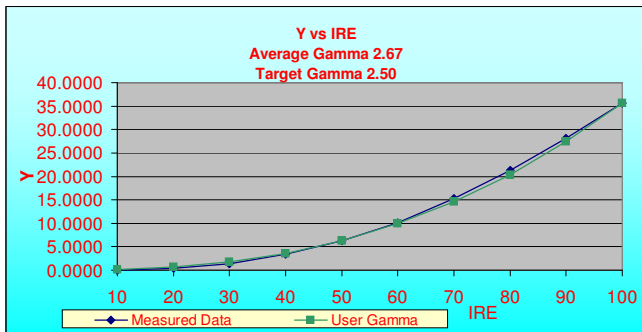

Customer Name Withheld
Manufacturer Sony
Model KV34XBR910
Serial Number
Calibrated By Summit HDTV
Calibration Date December 08, 2004 (06:40:52 PM)

Pre Calibration All data Copyright©2003-2009 SummitHDTV, www.SummitHDTV.com

IRE	x	y	Y fl	Hz	Kelvin	DeltaC*	R	R%	G	G%	B	B%	Gamma
10	0.3790	0.2940	0.0100	59.99	3318	0.1470	0.0220	2.19	0.0070	0.71	0.0110	1.09	N/A
20	0.3130	0.3070	0.3840	59.99	6716	1.3290	0.4390	43.90	0.3610	36.12	0.4450	44.53	3.2000
30	0.2940	0.3020	1.4270	59.99	8129	3.6010	0.7570	75.77	0.7790	77.96	1.0000	100.00	3.0000
40	0.2890	0.2990	3.3510	59.99	8662	5.3930	0.6990	69.93	0.7590	75.97	1.0000	100.00	2.9000
50	0.2870	0.2960	6.3320	59.99	9018	7.3460	0.6700	67.04	0.7400	74.06	1.0000	100.00	2.6000
60	0.2850	0.2940	10.1050	59.99	9219	9.0160	0.6560	65.58	0.7300	73.04	1.0000	100.00	2.7000
70	0.2850	0.2940	15.3050	59.99	9288	10.5080	0.6510	65.09	0.7270	72.73	1.0000	100.00	2.5000
80	0.2850	0.2920	21.2650	59.99	9358	12.1150	0.6500	64.99	0.7190	71.91	1.0000	100.00	2.4000
90	0.2860	0.2940	28.1170	59.99	9189	12.8280	0.6610	66.16	0.7270	72.68	1.0000	100.00	2.2000
100	0.2860	0.2930	35.6330	59.99	9205	14.2180	0.6640	66.45	0.7200	72.05	1.0000	100.00	