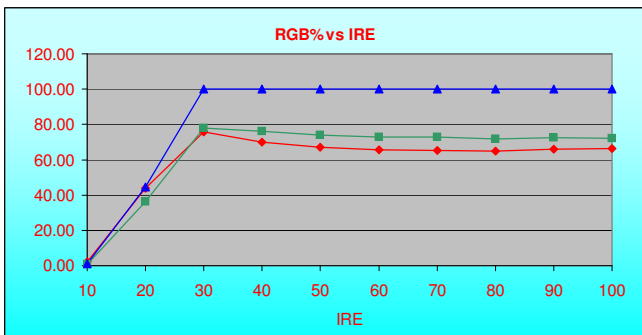

Customer Name Withheld
Manufacturer Sony
Model KV34XBR910
Serial Number
Calibrated By Summit HDTV
Calibration Date December 08, 2004 (06:40:52 PM)

Pre Calibration All data Copyright©2003-2009 SummitHDTV, www.SummitHDTV.com

IRE	x	y	Y fl	Hz	Kelvin	DeltaC*	R	R%	G	G%	B	B%	Gamma
10	0.3790	0.2940	0.0100	59.99	3318	0.1470	0.0220	2.19	0.0070	0.71	0.0110	1.09	N/A
20	0.3130	0.3070	0.3840	59.99	6716	1.3290	0.4390	43.90	0.3610	36.12	0.4450	44.53	3.2000
30	0.2940	0.3020	1.4270	59.99	8129	3.6010	0.7570	75.77	0.7790	77.96	1.0000	100.00	3.0000
40	0.2890	0.2990	3.3510	59.99	8662	5.3930	0.6990	69.93	0.7590	75.97	1.0000	100.00	2.9000
50	0.2870	0.2960	6.3320	59.99	9018	7.3460	0.6700	67.04	0.7400	74.06	1.0000	100.00	2.6000
60	0.2850	0.2940	10.1050	59.99	9219	9.0160	0.6560	65.58	0.7300	73.04	1.0000	100.00	2.7000
70	0.2850	0.2940	15.3050	59.99	9288	10.5080	0.6510	65.09	0.7270	72.73	1.0000	100.00	2.5000
80	0.2850	0.2920	21.2650	59.99	9358	12.1150	0.6500	64.99	0.7190	71.91	1.0000	100.00	2.4000
90	0.2860	0.2940	28.1170	59.99	9189	12.8280	0.6610	66.16	0.7270	72.68	1.0000	100.00	2.2000
100	0.2860	0.2930	35.6330	59.99	9205	14.2180	0.6640	66.45	0.7200	72.05	1.0000	100.00	