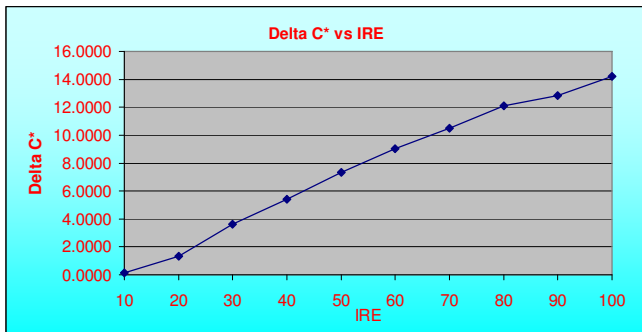

Customer Name Withheld
Manufacturer Sony
Model KV34XBR910
Serial Number
Calibrated By Summit HDTV
Calibration Date December 08, 2004 (06:40:52 PM)

Pre Calibration All data Copyright©2003-2009 SummitHDTV, www.SummitHDTV.com

IRE	x	y	Y fl	Hz	Kelvin	DeltaC*	R	R%	G	G%	B	B%	Gamma
10	0.3790	0.2940	0.0100	59.99	3318	0.1470	0.0220	2.19	0.0070	0.71	0.0110	1.09	N/A
20	0.3130	0.3070	0.3840	59.99	6716	1.3290	0.4390	43.90	0.3610	36.12	0.4450	44.53	3.2000
30	0.2940	0.3020	1.4270	59.99	8129	3.6010	0.7570	75.77	0.7790	77.96	1.0000	100.00	3.0000
40	0.2890	0.2990	3.3510	59.99	8662	5.3930	0.6990	69.93	0.7590	75.97	1.0000	100.00	2.9000
50	0.2870	0.2960	6.3320	59.99	9018	7.3460	0.6700	67.04	0.7400	74.06	1.0000	100.00	2.6000
60	0.2850	0.2940	10.1050	59.99	9219	9.0160	0.6560	65.58	0.7300	73.04	1.0000	100.00	2.7000
70	0.2850	0.2940	15.3050	59.99	9288	10.5080	0.6510	65.09	0.7270	72.73	1.0000	100.00	2.5000
80	0.2850	0.2920	21.2650	59.99	9358	12.1150	0.6500	64.99	0.7190	71.91	1.0000	100.00	2.4000
90	0.2860	0.2940	28.1170	59.99	9189	12.8280	0.6610	66.16	0.7270	72.68	1.0000	100.00	2.2000
100	0.2860	0.2930	35.6330	59.99	9205	14.2180	0.6640	66.45	0.7200	72.05	1.0000	100.00	