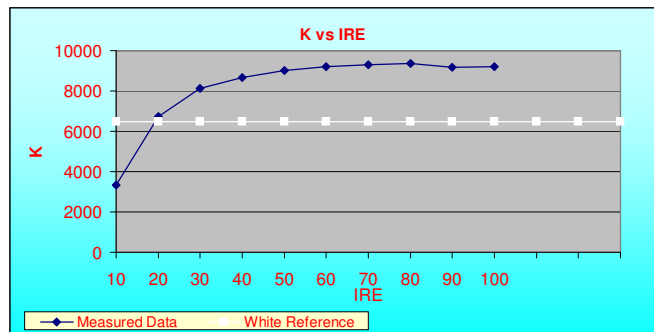

Customer Name Withheld
Manufacturer Sony
Model KV34XBR910
Serial Number
Calibrated By Summit HDTV
Calibration Date December 08, 2004 (06:40:52 PM)

Pre Calibration All data Copyright©2003-2009 SummitHDTV, www.SummitHDTV.com

IRE	x	y	Y fl	Hz	Kelvin	DeltaC*	R	R%	G	G%	B	B%	Gamma
10	0.3790	0.2940	0.0100	59.99	3318	0.1470	0.0220	2.19	0.0070	0.71	0.0110	1.09	N/A
20	0.3130	0.3070	0.3840	59.99	6716	1.3290	0.4390	43.90	0.3610	36.12	0.4450	44.53	3.2000
30	0.2940	0.3020	1.4270	59.99	8129	3.6010	0.7570	75.77	0.7790	77.96	1.0000	100.00	3.0000
40	0.2890	0.2990	3.3510	59.99	8662	5.3930	0.6990	69.93	0.7590	75.97	1.0000	100.00	2.9000
50	0.2870	0.2960	6.3320	59.99	9018	7.3460	0.6700	67.04	0.7400	74.06	1.0000	100.00	2.6000
60	0.2850	0.2940	10.1050	59.99	9219	9.0160	0.6560	65.58	0.7300	73.04	1.0000	100.00	2.7000
70	0.2850	0.2940	15.3050	59.99	9288	10.5080	0.6510	65.09	0.7270	72.73	1.0000	100.00	2.5000
80	0.2850	0.2920	21.2650	59.99	9358	12.1150	0.6500	64.99	0.7190	71.91	1.0000	100.00	2.4000
90	0.2860	0.2940	28.1170	59.99	9189	12.8280	0.6610	66.16	0.7270	72.68	1.0000	100.00	2.2000
100	0.2860	0.2930	35.6330	59.99	9205	14.2180	0.6640	66.45	0.7200	72.05	1.0000	100.00	