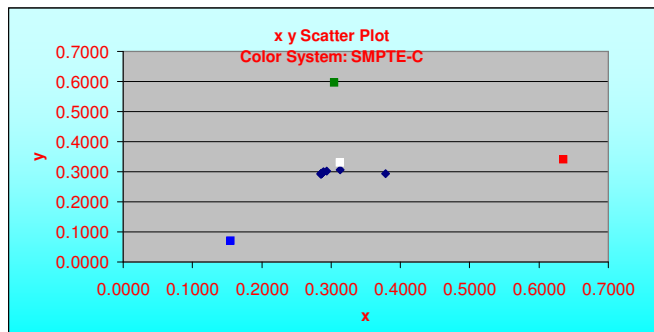

Customer Name Withheld
Manufacturer Sony
Model KV34XBR910
Serial Number
Calibrated By Summit HDTV
Calibration Date December 08, 2004 (06:40:52 PM)

Pre Calibration All data Copyright©2003-2009 SummitHDTV, www.SummitHDTV.com

IRE	x	y	Y fl	Hz	Kelvin	DeltaC*	R	R%	G	G%	B	B%	Gamma
10	0.3790	0.2940	0.0100	59.99	3318	0.1470	0.0220	2.19	0.0070	0.71	0.0110	1.09	N/A
20	0.3130	0.3070	0.3840	59.99	6716	1.3290	0.4390	43.90	0.3610	36.12	0.4450	44.53	3.2000
30	0.2940	0.3020	1.4270	59.99	8129	3.6010	0.7570	75.77	0.7790	77.96	1.0000	100.00	3.0000
40	0.2890	0.2990	3.3510	59.99	8662	5.3930	0.6990	69.93	0.7590	75.97	1.0000	100.00	2.9000
50	0.2870	0.2960	6.3320	59.99	9018	7.3460	0.6700	67.04	0.7400	74.06	1.0000	100.00	2.6000
60	0.2850	0.2940	10.1050	59.99	9219	9.0160	0.6560	65.58	0.7300	73.04	1.0000	100.00	2.7000
70	0.2850	0.2940	15.3050	59.99	9288	10.5080	0.6510	65.09	0.7270	72.73	1.0000	100.00	2.5000
80	0.2850	0.2920	21.2650	59.99	9358	12.1150	0.6500	64.99	0.7190	71.91	1.0000	100.00	2.4000
90	0.2860	0.2940	28.1170	59.99	9189	12.8280	0.6610	66.16	0.7270	72.68	1.0000	100.00	2.2000
100	0.2860	0.2930	35.6330	59.99	9205	14.2180	0.6640	66.45	0.7200	72.05	1.0000	100.00	