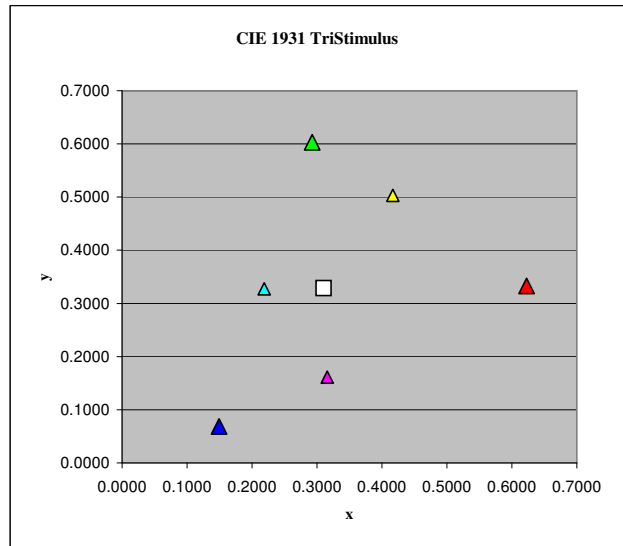

Owner: Withheld
Manufacturer: Sony
Model: KV-30HS510
Calibrator: Summit HDTV
Date: July 8, 2009

Notes: 1080i DVI

Pre Calibration Results All data Copyright©2003-2009 Summit HDTV, www.SummitHDTV.com

IRE	x	y	Y,fL	ΔE_{uv}^*	Kelvin	Gamma	%Red	%Green	%Blue
7.5	0.2270	0.2403	0.013	99	-	-	31%	77%	160%
10	0.2779	0.3166	0.261	30	9002	-	64%	104%	115%
20	0.2950	0.3204	0.893	15	7682	-	83%	101%	109%
30	0.2992	0.3299	1.937	13	7271	2.06	84%	105%	104%
40	0.3017	0.3320	3.463	11	7098	2.13	87%	105%	102%
50	0.3056	0.3286	5.556	6	6913	2.20	92%	102%	102%
60	0.3079	0.3293	8.080	4	6771	2.12	95%	102%	101%
70	0.3082	0.3306	11.065	5	6745	2.09	94%	102%	101%
80	0.3078	0.3305	14.611	5	6768	2.13	94%	102%	101%
90	0.3097	0.3283	19.000	3	6678	2.28	97%	101%	101%
100	0.3105	0.3285	23.654	2	6636	2.12	98%	100%	101%

	x	y
Red	0.6228	0.3328
Green	0.2926	0.6030
Blue	0.1493	0.0689
Cyan	0.2187	0.3271
Magenta	0.3159	0.1612
Yellow	0.4168	0.5033
White	0.3105	0.3285

On/Off Contrast Ratio 1780

Average Gamma 2.14

Post Calibration Results

IRE	x	y	Y,fL	$\Delta E_{u^*v^*}$	Kelvin	Gamma	%Red	%Green	%Blue
7.5	0.3177	0.2661	0.000	63	-	-	126%	63%	123%
10	0.3148	0.3100	0.179	18	6538	-	108%	89%	107%
20	0.3097	0.3249	0.725	4	6711	-	98%	99%	102%
30	0.3095	0.3277	1.780	3	6697	2.37	97%	100%	101%
40	0.3102	0.3289	3.391	2	6648	2.35	97%	101%	101%
50	0.3120	0.3247	5.642	3	6579	2.37	101%	98%	102%
60	0.3125	0.3237	8.427	5	6558	2.27	102%	97%	102%
70	0.3127	0.3262	11.731	2	6528	2.20	101%	98%	101%
80	0.3127	0.3254	15.757	3	6538	2.26	101%	98%	101%
90	0.3124	0.3244	20.579	4	6560	2.31	101%	98%	102%
100	0.3131	0.3231	26.001	5	6533	2.26	102%	97%	102%