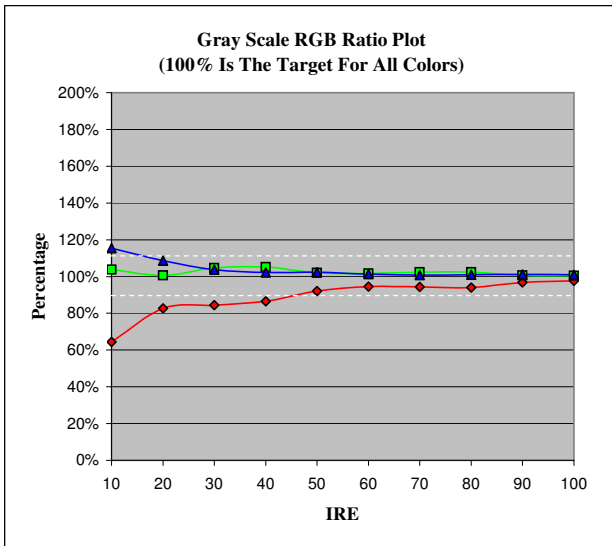

Owner: Withheld
Manufacturer: Sony
Model: KV-30HS510
Calibrator: Summit HDTV
Date: July 8, 2009

Notes: 1080i DVI

Pre Calibration Results All data Copyright©2003-2009 Summit HDTV, www.SummitHDTV.com

IRE	x	y	Y,fL	ΔE_{uv}^*	Kelvin	Gamma	%Red	%Green	%Blue
7.5	0.2270	0.2403	0.013	99	-	-	31%	77%	160%
10	0.2779	0.3166	0.261	30	9002	-	64%	104%	115%
20	0.2950	0.3204	0.893	15	7682	-	83%	101%	109%
30	0.2992	0.3299	1.937	13	7271	2.06	84%	105%	104%
40	0.3017	0.3320	3.463	11	7098	2.13	87%	105%	102%
50	0.3056	0.3286	5.556	6	6913	2.20	92%	102%	102%
60	0.3079	0.3293	8.080	4	6771	2.12	95%	102%	101%
70	0.3082	0.3306	11.065	5	6745	2.09	94%	102%	101%
80	0.3078	0.3305	14.611	5	6768	2.13	94%	102%	101%
90	0.3097	0.3283	19.000	3	6678	2.28	97%	101%	101%
100	0.3105	0.3285	23.654	2	6636	2.12	98%	100%	101%

	x	y
Red	0.6228	0.3328
Green	0.2926	0.6030
Blue	0.1493	0.0689
Cyan	0.2187	0.3271
Magenta	0.3159	0.1612
Yellow	0.4168	0.5033
White	0.3105	0.3285

On/Off Contrast Ratio 1780

Average Gamma 2.14

Post Calibration Results

IRE	x	y	Y,fL	$\Delta E_{u^*v^*}$	Kelvin	Gamma	%Red	%Green	%Blue
7.5	0.3177	0.2661	0.000	63	-	-	126%	63%	123%
10	0.3148	0.3100	0.179	18	6538	-	108%	89%	107%
20	0.3097	0.3249	0.725	4	6711	-	98%	99%	102%
30	0.3095	0.3277	1.780	3	6697	2.37	97%	100%	101%
40	0.3102	0.3289	3.391	2	6648	2.35	97%	101%	101%
50	0.3120	0.3247	5.642	3	6579	2.37	101%	98%	102%
60	0.3125	0.3237	8.427	5	6558	2.27	102%	97%	102%
70	0.3127	0.3262	11.731	2	6528	2.20	101%	98%	101%
80	0.3127	0.3254	15.757	3	6538	2.26	101%	98%	101%
90	0.3124	0.3244	20.579	4	6560	2.31	101%	98%	102%
100	0.3131	0.3231	26.001	5	6533	2.26	102%	97%	102%

	x	y
Red	0.6241	0.3340
Green	0.2929	0.6031
Blue	0.1496	0.0692
Cyan	0.2195	0.3285
Magenta	0.3168	0.1619
Yellow	0.4159	0.5040
White	0.3131	0.3231

On/Off Contrast Ratio 68860

Average Gamma 2.30