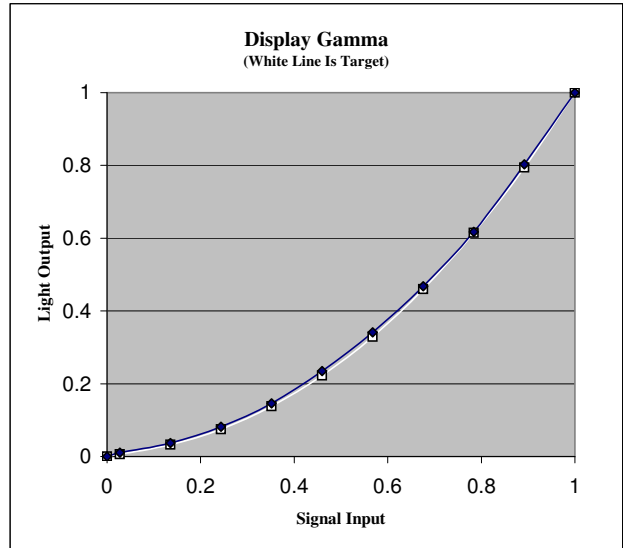

Owner: Withheld
Manufacturer: Sony
Model: KV-30HS510
Calibrator: Summit HDTV
Date: July 8, 2009

Notes: 1080i DVI

Pre Calibration Results All data Copyright©2003-2009 Summit HDTV, www.SummitHDTV.com

IRE	x	y	Y,fL	ΔE_{uv}^*	Kelvin	Gamma	%Red	%Green	%Blue
7.5	0.2270	0.2403	0.013	99	-	-	31%	77%	160%
10	0.2779	0.3166	0.261	30	9002	-	64%	104%	115%
20	0.2950	0.3204	0.893	15	7682	-	83%	101%	109%
30	0.2992	0.3299	1.937	13	7271	2.06	84%	105%	104%
40	0.3017	0.3320	3.463	11	7098	2.13	87%	105%	102%
50	0.3056	0.3286	5.556	6	6913	2.20	92%	102%	102%
60	0.3079	0.3293	8.080	4	6771	2.12	95%	102%	101%
70	0.3082	0.3306	11.065	5	6745	2.09	94%	102%	101%
80	0.3078	0.3305	14.611	5	6768	2.13	94%	102%	101%
90	0.3097	0.3283	19.000	3	6678	2.28	97%	101%	101%
100	0.3105	0.3285	23.654	2	6636	2.12	98%	100%	101%

	x	y
Red	0.6228	0.3328
Green	0.2926	0.6030
Blue	0.1493	0.0689
Cyan	0.2187	0.3271
Magenta	0.3159	0.1612
Yellow	0.4168	0.5033
White	0.3105	0.3285

On/Off Contrast Ratio 1780

Average Gamma 2.14

Post Calibration Results

IRE	x	y	Y,fL	$\Delta E_{u^*v^*}$	Kelvin	Gamma	%Red	%Green	%Blue
7.5	0.3177	0.2661	0.000	63	-	-	126%	63%	123%
10	0.3148	0.3100	0.179	18	6538	-	108%	89%	107%
20	0.3097	0.3249	0.725	4	6711	-	98%	99%	102%
30	0.3095	0.3277	1.780	3	6697	2.37	97%	100%	101%
40	0.3102	0.3289	3.391	2	6648	2.35	97%	101%	101%
50	0.3120	0.3247	5.642	3	6579	2.37	101%	98%	102%
60	0.3125	0.3237	8.427	5	6558	2.27	102%	97%	102%
70	0.3127	0.3262	11.731	2	6528	2.20	101%	98%	101%
80	0.3127	0.3254	15.757	3	6538	2.26	101%	98%	101%
90	0.3124	0.3244	20.579	4	6560	2.31	101%	98%	102%
100	0.3131	0.3231	26.001	5	6533	2.26	102%	97%	102%