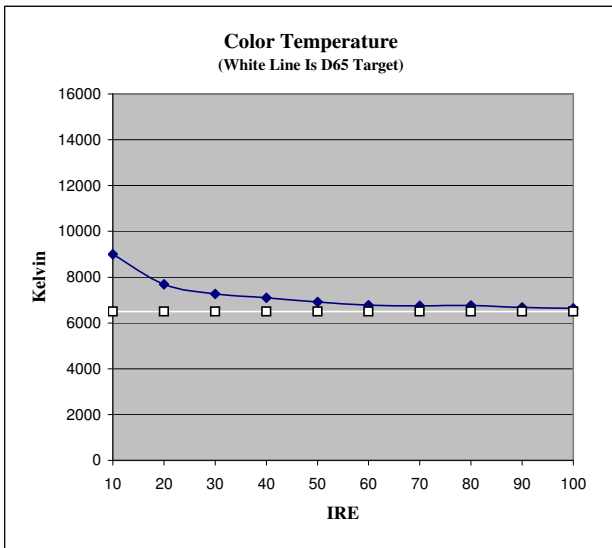

Owner: Withheld
Manufacturer: Sony
Model: KV-30HS510
Calibrator: Summit HDTV
Date: July 8, 2009

Notes: 1080i DVI

Pre Calibration Results All data Copyright©2003-2009 Summit HDTV, www.SummitHDTV.com

IRE	x	y	Y,fL	ΔE_{uv}^*	Kelvin	Gamma	%Red	%Green	%Blue
7.5	0.2270	0.2403	0.013	99	-	-	31%	77%	160%
10	0.2779	0.3166	0.261	30	9002	-	64%	104%	115%
20	0.2950	0.3204	0.893	15	7682	-	83%	101%	109%
30	0.2992	0.3299	1.937	13	7271	2.06	84%	105%	104%
40	0.3017	0.3320	3.463	11	7098	2.13	87%	105%	102%
50	0.3056	0.3286	5.556	6	6913	2.20	92%	102%	102%
60	0.3079	0.3293	8.080	4	6771	2.12	95%	102%	101%
70	0.3082	0.3306	11.065	5	6745	2.09	94%	102%	101%
80	0.3078	0.3305	14.611	5	6768	2.13	94%	102%	101%
90	0.3097	0.3283	19.000	3	6678	2.28	97%	101%	101%
100	0.3105	0.3285	23.654	2	6636	2.12	98%	100%	101%

	x	y
Red	0.6228	0.3328
Green	0.2926	0.6030
Blue	0.1493	0.0689
Cyan	0.2187	0.3271
Magenta	0.3159	0.1612
Yellow	0.4168	0.5033
White	0.3105	0.3285

On/Off Contrast Ratio 1780

Average Gamma 2.14

Post Calibration Results

IRE	x	y	Y,fL	$\Delta E_{u^*v^*}$	Kelvin	Gamma	%Red	%Green	%Blue
7.5	0.3177	0.2661	0.000	63	-	-	126%	63%	123%
10	0.3148	0.3100	0.179	18	6538	-	108%	89%	107%
20	0.3097	0.3249	0.725	4	6711	-	98%	99%	102%
30	0.3095	0.3277	1.780	3	6697	2.37	97%	100%	101%
40	0.3102	0.3289	3.391	2	6648	2.35	97%	101%	101%
50	0.3120	0.3247	5.642	3	6579	2.37	101%	98%	102%
60	0.3125	0.3237	8.427	5	6558	2.27	102%	97%	102%
70	0.3127	0.3262	11.731	2	6528	2.20	101%	98%	101%
80	0.3127	0.3254	15.757	3	6538	2.26	101%	98%	101%
90	0.3124	0.3244	20.579	4	6560	2.31	101%	98%	102%
100	0.3131	0.3231	26.001	5	6533	2.26	102%	97%	102%