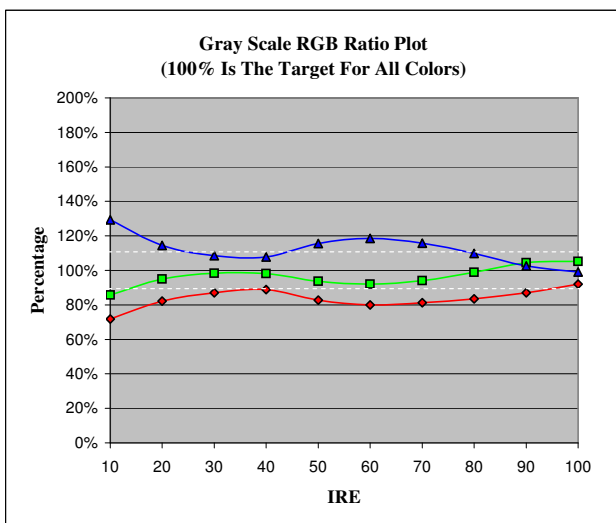

Owner: Withheld
Manufacturer: Sony
Model: kp-57ws655
Calibrator: Summit HDTV
Date: July 8, 2009

Notes: 1080i HDMI input

Pre Calibration Results

All data Copyright©2003-2009 Summit HDTV, SummitHDTV.com

IRE	x	y	Y _{FL}	ΔEu*v*	Kelvin	Gamma	% Red	% Green	% Blue
7.5	0.3810	0.3184	0.010	70	-	-	181%	73%	83%
10	0.2750	0.2827	0.272	44	10895	-	72%	86%	129%
20	0.2913	0.3082	2.787	21	8214	-	82%	95%	114%
30	0.2982	0.3181	8.150	13	7513	2.83	87%	98%	109%
40	0.3000	0.3188	16.803	12	7380	2.64	89%	98%	108%
50	0.2910	0.3057	28.977	23	8303	2.53	83%	94%	116%
60	0.2872	0.3008	43.974	27	8764	2.36	80%	92%	119%
70	0.2898	0.3058	62.114	23	8395	2.30	81%	94%	116%
80	0.2950	0.3172	82.631	16	7746	2.19	84%	99%	110%
90	0.3018	0.3310	105.781	11	7103	2.14	87%	104%	103%
100	0.3074	0.3355	126.717	9	6743	1.74	92%	105%	99%

	x	y
Red	0.6620	0.3374
Green	0.3107	0.6083
Blue	0.1456	0.0645
Cyan	0.2137	0.2891
Magenta	0.3170	0.1553
Yellow	0.4309	0.5155
White	0.3074	0.3355

On/Off Contrast Ratio 12549

Average Gamma 2.34

Post Calibration Results

IRE	x	y	Y,fl	$\Delta E_{u^*v^*}$	Kelvin	Gamma	% Red	% Green	% Blue
7.5	0.2436	0.2591	0.021	77	-		44%	82%	148%
10	0.2622	0.2663	0.311	62	14453		62%	81%	139%
20	0.2923	0.3000	1.500	26	8356		86%	90%	117%
30	0.3043	0.3146	3.690	12	7164	2.39	95%	95%	108%
40	0.3116	0.3238	7.050	4	6609	2.37	100%	97%	102%
50	0.3147	0.3285	11.416	2	6400	2.25	102%	99%	100%
60	0.3141	0.3273	16.803	2	6443	2.19	102%	99%	100%
70	0.3096	0.3203	23.318	7	6764	2.18	99%	96%	104%
80	0.3053	0.3143	30.588	12	7104	2.08	96%	94%	108%
90	0.3037	0.3121	38.688	14	7241	2.03	95%	93%	109%
100	0.3038	0.3127	47.594	13	7222	2.00	95%	94%	109%

	x	y
Red	0.6600	0.3381
Green	0.3106	0.6078
Blue	0.1452	0.0714
Cyan	0.2196	0.3120
Magenta	0.3185	0.1603
Yellow	0.4375	0.5103
White	0.3038	0.3127

On/Off Contrast Ratio 2228

Average Gamma 2.19