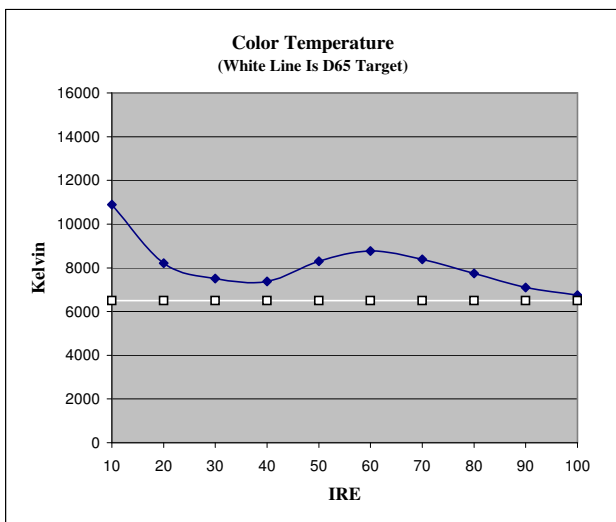

Owner: Withheld
Manufacturer: Sony
Model: kp-57ws655
Calibrator: Summit HDTV
Date: July 8, 2009

Notes: 1080i HDMI input

Pre Calibration Results

All data Copyright©2003-2009 Summit HDTV, SummitHDTV.com

IRE	x	y	Y _{FL}	ΔEu*v*	Kelvin	Gamma	% Red	% Green	% Blue
7.5	0.3810	0.3184	0.010	70	-	-	181%	73%	83%
10	0.2750	0.2827	0.272	44	10895	-	72%	86%	129%
20	0.2913	0.3082	2.787	21	8214	-	82%	95%	114%
30	0.2982	0.3181	8.150	13	7513	2.83	87%	98%	109%
40	0.3000	0.3188	16.803	12	7380	2.64	89%	98%	108%
50	0.2910	0.3057	28.977	23	8303	2.53	83%	94%	116%
60	0.2872	0.3008	43.974	27	8764	2.36	80%	92%	119%
70	0.2898	0.3058	62.114	23	8395	2.30	81%	94%	116%
80	0.2950	0.3172	82.631	16	7746	2.19	84%	99%	110%
90	0.3018	0.3310	105.781	11	7103	2.14	87%	104%	103%
100	0.3074	0.3355	126.717	9	6743	1.74	92%	105%	99%

	x	y
Red	0.6620	0.3374
Green	0.3107	0.6083
Blue	0.1456	0.0645
Cyan	0.2137	0.2891
Magenta	0.3170	0.1553
Yellow	0.4309	0.5155
White	0.3074	0.3355

On/Off Contrast Ratio 12549

Average Gamma 2.34

Post Calibration Results

IRE	x	y	Y,fl	$\Delta E_{u^*v^*}$	Kelvin	Gamma	% Red	% Green	% Blue
7.5	0.2436	0.2591	0.021	77	-		44%	82%	148%
10	0.2622	0.2663	0.311	62	14453		62%	81%	139%
20	0.2923	0.3000	1.500	26	8356		86%	90%	117%
30	0.3043	0.3146	3.690	12	7164	2.39	95%	95%	108%
40	0.3116	0.3238	7.050	4	6609	2.37	100%	97%	102%
50	0.3147	0.3285	11.416	2	6400	2.25	102%	99%	100%
60	0.3141	0.3273	16.803	2	6443	2.19	102%	99%	100%
70	0.3096	0.3203	23.318	7	6764	2.18	99%	96%	104%
80	0.3053	0.3143	30.588	12	7104	2.08	96%	94%	108%
90	0.3037	0.3121	38.688	14	7241	2.03	95%	93%	109%
100	0.3038	0.3127	47.594	13	7222	2.00	95%	94%	109%