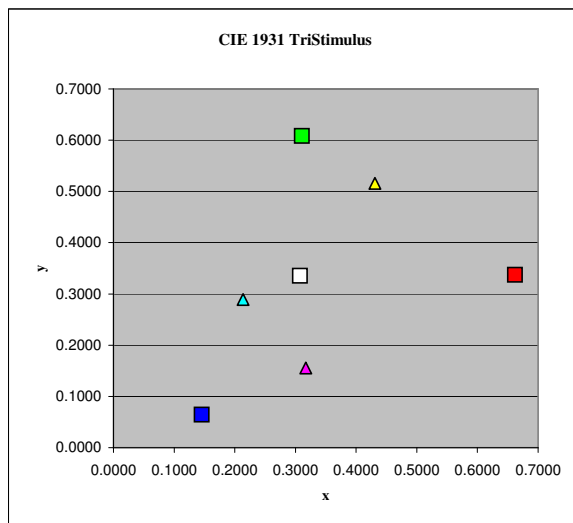

Owner: Withheld
Manufacturer: Sony
Model: kp-57ws655
Calibrator: Summit HDTV
Date: July 8, 2009

Notes: 1080i HDMI input

Pre Calibration Results

All data Copyright©2003-2009 Summit HDTV, SummitHDTV.com

IRE	x	y	Y _{FL}	ΔEu*v*	Kelvin	Gamma	% Red	% Green	% Blue
7.5	0.3810	0.3184	0.010	70	-	-	181%	73%	83%
10	0.2750	0.2827	0.272	44	10895	-	72%	86%	129%
20	0.2913	0.3082	2.787	21	8214	-	82%	95%	114%
30	0.2982	0.3181	8.150	13	7513	2.83	87%	98%	109%
40	0.3000	0.3188	16.803	12	7380	2.64	89%	98%	108%
50	0.2910	0.3057	28.977	23	8303	2.53	83%	94%	116%
60	0.2872	0.3008	43.974	27	8764	2.36	80%	92%	119%
70	0.2898	0.3058	62.114	23	8395	2.30	81%	94%	116%
80	0.2950	0.3172	82.631	16	7746	2.19	84%	99%	110%
90	0.3018	0.3310	105.781	11	7103	2.14	87%	104%	103%
100	0.3074	0.3355	126.717	9	6743	1.74	92%	105%	99%

	x	y
Red	0.6620	0.3374
Green	0.3107	0.6083
Blue	0.1456	0.0645
Cyan	0.2137	0.2891
Magenta	0.3170	0.1553
Yellow	0.4309	0.5155
White	0.3074	0.3355

On/Off Contrast Ratio 12549

Average Gamma 2.34

Post Calibration Results

IRE	x	y	Y,fl	$\Delta E_{u^*v^*}$	Kelvin	Gamma	% Red	% Green	% Blue
7.5	0.2436	0.2591	0.021	77	-		44%	82%	148%
10	0.2622	0.2663	0.311	62	14453		62%	81%	139%
20	0.2923	0.3000	1.500	26	8356		86%	90%	117%
30	0.3043	0.3146	3.690	12	7164	2.39	95%	95%	108%
40	0.3116	0.3238	7.050	4	6609	2.37	100%	97%	102%
50	0.3147	0.3285	11.416	2	6400	2.25	102%	99%	100%
60	0.3141	0.3273	16.803	2	6443	2.19	102%	99%	100%
70	0.3096	0.3203	23.318	7	6764	2.18	99%	96%	104%
80	0.3053	0.3143	30.588	12	7104	2.08	96%	94%	108%
90	0.3037	0.3121	38.688	14	7241	2.03	95%	93%	109%
100	0.3038	0.3127	47.594	13	7222	2.00	95%	94%	109%