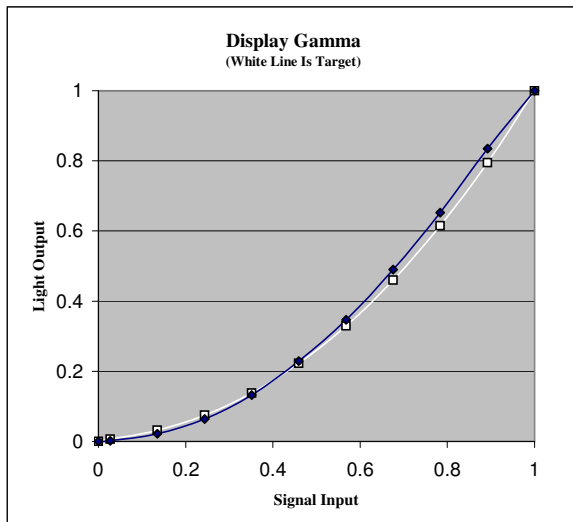

Owner: Withheld
Manufacturer: Sony
Model: kp-57ws655
Calibrator: Summit HDTV
Date: July 8, 2009

Notes: 1080i HDMI input

Pre Calibration Results

All data Copyright©2003-2009 Summit HDTV, SummitHDTV.com

IRE	x	y	Y _{FL}	ΔEu*v*	Kelvin	Gamma	% Red	% Green	% Blue
7.5	0.3810	0.3184	0.010	70	-	-	181%	73%	83%
10	0.2750	0.2827	0.272	44	10895	-	72%	86%	129%
20	0.2913	0.3082	2.787	21	8214	-	82%	95%	114%
30	0.2982	0.3181	8.150	13	7513	2.83	87%	98%	109%
40	0.3000	0.3188	16.803	12	7380	2.64	89%	98%	108%
50	0.2910	0.3057	28.977	23	8303	2.53	83%	94%	116%
60	0.2872	0.3008	43.974	27	8764	2.36	80%	92%	119%
70	0.2898	0.3058	62.114	23	8395	2.30	81%	94%	116%
80	0.2950	0.3172	82.631	16	7746	2.19	84%	99%	110%
90	0.3018	0.3310	105.781	11	7103	2.14	87%	104%	103%
100	0.3074	0.3355	126.717	9	6743	1.74	92%	105%	99%

	x	y
Red	0.6620	0.3374
Green	0.3107	0.6083
Blue	0.1456	0.0645
Cyan	0.2137	0.2891
Magenta	0.3170	0.1553
Yellow	0.4309	0.5155
White	0.3074	0.3355

On/Off Contrast Ratio 12549

Average Gamma 2.34

Post Calibration Results

IRE	x	y	Y,fl	$\Delta E_{u^*v^*}$	Kelvin	Gamma	% Red	% Green	% Blue
7.5	0.2436	0.2591	0.021	77	-		44%	82%	148%
10	0.2622	0.2663	0.311	62	14453		62%	81%	139%
20	0.2923	0.3000	1.500	26	8356		86%	90%	117%
30	0.3043	0.3146	3.690	12	7164	2.39	95%	95%	108%
40	0.3116	0.3238	7.050	4	6609	2.37	100%	97%	102%
50	0.3147	0.3285	11.416	2	6400	2.25	102%	99%	100%
60	0.3141	0.3273	16.803	2	6443	2.19	102%	99%	100%
70	0.3096	0.3203	23.318	7	6764	2.18	99%	96%	104%
80	0.3053	0.3143	30.588	12	7104	2.08	96%	94%	108%
90	0.3037	0.3121	38.688	14	7241	2.03	95%	93%	109%
100	0.3038	0.3127	47.594	13	7222	2.00	95%	94%	109%

	x	y
Red	0.6600	0.3381
Green	0.3106	0.6078
Blue	0.1452	0.0714
Cyan	0.2196	0.3120
Magenta	0.3185	0.1603
Yellow	0.4375	0.5103
White	0.3038	0.3127

On/Off Contrast Ratio 2228

Average Gamma 2.19