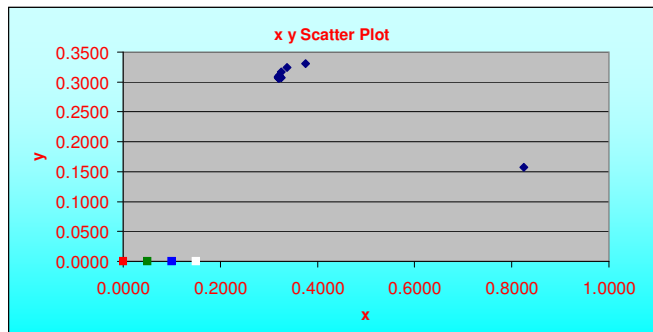

IRE	x	y	Y fl	Hz	Kelvin	DeltaC*	R	R%	G	G%	B	B%	Gamma
7.5	0.3250	0.3070	0.0780	0.00	1034	0.3630	0.1000	0.07	0.0870	N/A	0.9703	30.00	0.0000
10	0.8250	0.1570	0.0010	0.00	752	0.1230	0.0130	0.00	0.0020	N/A	0.9703	30.00	0.0000
15	0.3760	0.3310	0.0150	0.00	3537	0.1240	0.0250	0.01	0.0120	N/A	0.9703	30.00	0.0000
20	0.3370	0.3240	0.0580	0.00	5258	0.2170	0.0760	0.05	0.0550	3.40	0.9703	30.00	0.0000
25	0.3260	0.3170	0.1230	0.00	5875	0.3980	0.1510	0.11	0.1280	3.40	0.9703	30.00	0.0000
30	0.3230	0.3090	0.2290	0.00	6062	0.9630	0.2890	0.21	0.2560	3.30	0.9703	30.00	0.0000
35	0.3220	0.3070	0.3800	0.00	6166	1.6720	0.4770	0.35	0.4320	3.00	0.9703	30.00	0.0000
40	0.3200	0.3060	0.5700	0.00	6277	2.4300	0.7050	0.52	0.6520	3.20	0.9703	30.00	0.0000
45	0.3200	0.3060	0.8290	0.00	6287	3.5120	1.0000	0.74	0.9270	2.70	0.9703	30.00	0.0000
50	0.3190	0.3080	1.1070	0.00	6296	3.6320	1.0000	0.76	0.9300	2.90	0.9703	30.00	0.0000
55	0.3200	0.3080	1.4580	0.00	6270	4.0770	1.0000	0.75	0.9250	2.70	0.9703	30.00	0.0000
60	0.3200	0.3090	1.8490	0.00	6245	4.2380	1.0000	0.76	0.9200	2.60	0.9703	30.00	0.0000
65	0.3210	0.3090	2.2740	0.00	6220	4.6470	1.0000	0.75	0.9150	2.60	0.9703	30.00	0.0000
70	0.3210	0.3100	2.7610	0.00	6154	4.8840	1.0000	0.75	0.9030	2.80	0.8905	30.00	0.0000
75	0.3220	0.3090	3.3430	0.00	6140	5.3240	1.0000	0.74	0.9000	2.70	0.7762	30.00	0.0000
80	0.3220	0.3100	3.9790	0.00	6135	5.4780	1.0000	0.74	0.8990	2.60	0.8752	30.00	0.0000
85	0.3220	0.3100	4.6560	0.00	6124	5.7440	1.0000	0.74	0.8970	2.20	0.8752	30.00	0.0000
90	0.3210	0.3100	5.2910	0.00	6173	5.9730	1.0000	0.75	0.9070	2.50	0.6813	30.00	0.0000
95	0.3210	0.3090	6.0450	0.00	6205	6.4140	1.0000	0.75	0.9120	0.90	0.6578	30.00	0.0000
100	0.3200	0.3090	6.3340	0.00	6241	6.2730	1.0000	0.76	0.9200		0.6578	30.00	0.0000