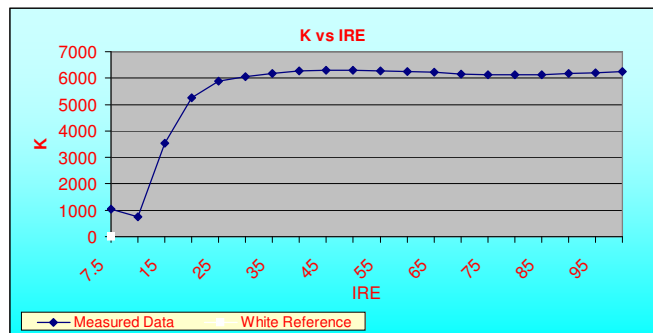

IRE	x	y	Y fl	Hz	Kelvin	DeltaC*	R	R%	G	G%	B	B%	Gamma
7.5	0.3250	0.3070	0.0780	0.00	1034	0.3630	0.1000	0.07	0.0870	N/A	0.9703	30.00	0.0000
10	0.8250	0.1570	0.0010	0.00	752	0.1230	0.0130	0.00	0.0020	N/A	0.9703	30.00	0.0000
15	0.3760	0.3310	0.0150	0.00	3537	0.1240	0.0250	0.01	0.0120	N/A	0.9703	30.00	0.0000
20	0.3370	0.3240	0.0580	0.00	5258	0.2170	0.0760	0.05	0.0550	3.40	0.9703	30.00	0.0000
25	0.3260	0.3170	0.1230	0.00	5875	0.3980	0.1510	0.11	0.1280	3.40	0.9703	30.00	0.0000
30	0.3230	0.3090	0.2290	0.00	6062	0.9630	0.2890	0.21	0.2560	3.30	0.9703	30.00	0.0000
35	0.3220	0.3070	0.3800	0.00	6166	1.6720	0.4770	0.35	0.4320	3.00	0.9703	30.00	0.0000
40	0.3200	0.3060	0.5700	0.00	6277	2.4300	0.7050	0.52	0.6520	3.20	0.9703	30.00	0.0000
45	0.3200	0.3060	0.8290	0.00	6287	3.5120	1.0000	0.74	0.9270	2.70	0.9703	30.00	0.0000
50	0.3190	0.3080	1.1070	0.00	6296	3.6320	1.0000	0.76	0.9300	2.90	0.9703	30.00	0.0000
55	0.3200	0.3080	1.4580	0.00	6270	4.0770	1.0000	0.75	0.9250	2.70	0.9703	30.00	0.0000
60	0.3200	0.3090	1.8490	0.00	6245	4.2380	1.0000	0.76	0.9200	2.60	0.9703	30.00	0.0000
65	0.3210	0.3090	2.2740	0.00	6220	4.6470	1.0000	0.75	0.9150	2.60	0.9703	30.00	0.0000
70	0.3210	0.3100	2.7610	0.00	6154	4.8840	1.0000	0.75	0.9030	2.80	0.8905	30.00	0.0000
75	0.3220	0.3090	3.3430	0.00	6140	5.3240	1.0000	0.74	0.9000	2.70	0.7762	30.00	0.0000
80	0.3220	0.3100	3.9790	0.00	6135	5.4780	1.0000	0.74	0.8990	2.60	0.8752	30.00	0.0000
85	0.3220	0.3100	4.6560	0.00	6124	5.7440	1.0000	0.74	0.8970	2.20	0.8752	30.00	0.0000
90	0.3210	0.3100	5.2910	0.00	6173	5.9730	1.0000	0.75	0.9070	2.50	0.6813	30.00	0.0000
95	0.3210	0.3090	6.0450	0.00	6205	6.4140	1.0000	0.75	0.9120	0.90	0.6578	30.00	0.0000
100	0.3200	0.3090	6.3340	0.00	6241	6.2730	1.0000	0.76	0.9200		0.6578	30.00	0.0000