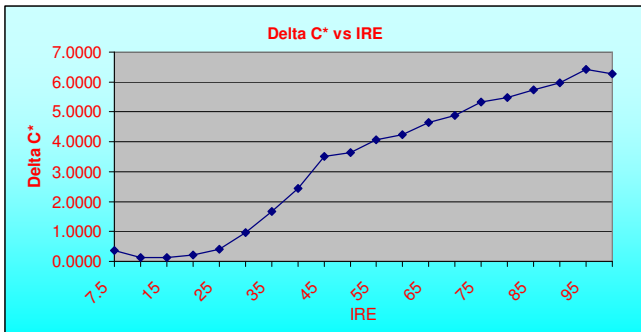

IRE	x	y	Y fl	Hz	Kelvin	DeltaC*	R	R%	G	G%	B	B%	Gamma
7.5	0.3250	0.3070	0.0780	0.00	1034	0.3630	0.1000	0.07	0.0870	N/A	0.9703	30.00	0.0000
10	0.8250	0.1570	0.0010	0.00	752	0.1230	0.0130	0.00	0.0020	N/A	0.9703	30.00	0.0000
15	0.3760	0.3310	0.0150	0.00	3537	0.1240	0.0250	0.01	0.0120	N/A	0.9703	30.00	0.0000
20	0.3370	0.3240	0.0580	0.00	5258	0.2170	0.0760	0.05	0.0550	3.40	0.9703	30.00	0.0000
25	0.3260	0.3170	0.1230	0.00	5875	0.3980	0.1510	0.11	0.1280	3.40	0.9703	30.00	0.0000
30	0.3230	0.3090	0.2290	0.00	6062	0.9630	0.2890	0.21	0.2560	3.30	0.9703	30.00	0.0000
35	0.3220	0.3070	0.3800	0.00	6166	1.6720	0.4770	0.35	0.4320	3.00	0.9703	30.00	0.0000
40	0.3200	0.3060	0.5700	0.00	6277	2.4300	0.7050	0.52	0.6520	3.20	0.9703	30.00	0.0000
45	0.3200	0.3060	0.8290	0.00	6287	3.5120	1.0000	0.74	0.9270	2.70	0.9703	30.00	0.0000
50	0.3190	0.3080	1.1070	0.00	6296	3.6320	1.0000	0.76	0.9300	2.90	0.9703	30.00	0.0000
55	0.3200	0.3080	1.4580	0.00	6270	4.0770	1.0000	0.75	0.9250	2.70	0.9703	30.00	0.0000
60	0.3200	0.3090	1.8490	0.00	6245	4.2380	1.0000	0.76	0.9200	2.60	0.9703	30.00	0.0000
65	0.3210	0.3090	2.2740	0.00	6220	4.6470	1.0000	0.75	0.9150	2.60	0.9703	30.00	0.0000
70	0.3210	0.3100	2.7610	0.00	6154	4.8840	1.0000	0.75	0.9030	2.80	0.8905	30.00	0.0000
75	0.3220	0.3090	3.3430	0.00	6140	5.3240	1.0000	0.74	0.9000	2.70	0.7762	30.00	0.0000
80	0.3220	0.3100	3.9790	0.00	6135	5.4780	1.0000	0.74	0.8990	2.60	0.8752	30.00	0.0000
85	0.3220	0.3100	4.6560	0.00	6124	5.7440	1.0000	0.74	0.8970	2.20	0.8752	30.00	0.0000
90	0.3210	0.3100	5.2910	0.00	6173	5.9730	1.0000	0.75	0.9070	2.50	0.6813	30.00	0.0000
95	0.3210	0.3090	6.0450	0.00	6205	6.4140	1.0000	0.75	0.9120	0.90	0.6578	30.00	0.0000
100	0.3200	0.3090	6.3340	0.00	6241	6.2730	1.0000	0.76	0.9200		0.6578	30.00	0.0000