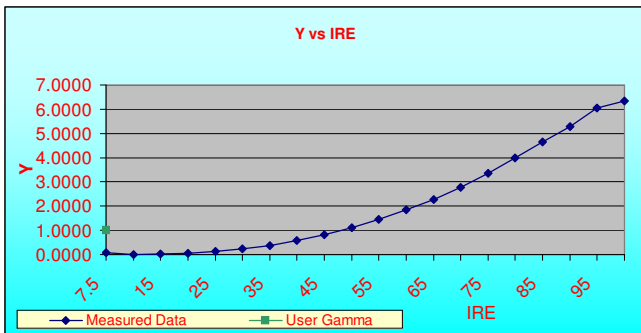

IRE	x	y	Y fl	Hz	Kelvin	DeltaC*	R	R%	G	G%	B	B%	Gamma
7.5	0.3250	0.3070	0.0780	0.00	1034	0.3630	0.1000	0.07	0.0870	N/A	0.9703	30.00	0.0000
10	0.8250	0.1570	0.0010	0.00	752	0.1230	0.0130	0.00	0.0020	N/A	0.9703	30.00	0.0000
15	0.3760	0.3310	0.0150	0.00	3537	0.1240	0.0250	0.01	0.0120	N/A	0.9703	30.00	0.0000
20	0.3370	0.3240	0.0580	0.00	5258	0.2170	0.0760	0.05	0.0550	3.40	0.9703	30.00	0.0000
25	0.3260	0.3170	0.1230	0.00	5875	0.3980	0.1510	0.11	0.1280	3.40	0.9703	30.00	0.0000
30	0.3230	0.3090	0.2290	0.00	6062	0.9630	0.2890	0.21	0.2560	3.30	0.9703	30.00	0.0000
35	0.3220	0.3070	0.3800	0.00	6166	1.6720	0.4770	0.35	0.4320	3.00	0.9703	30.00	0.0000
40	0.3200	0.3060	0.5700	0.00	6277	2.4300	0.7050	0.52	0.6520	3.20	0.9703	30.00	0.0000
45	0.3200	0.3060	0.8290	0.00	6287	3.5120	1.0000	0.74	0.9270	2.70	0.9703	30.00	0.0000
50	0.3190	0.3080	1.1070	0.00	6296	3.6320	1.0000	0.76	0.9300	2.90	0.9703	30.00	0.0000
55	0.3200	0.3080	1.4580	0.00	6270	4.0770	1.0000	0.75	0.9250	2.70	0.9703	30.00	0.0000
60	0.3200	0.3090	1.8490	0.00	6245	4.2380	1.0000	0.76	0.9200	2.60	0.9703	30.00	0.0000
65	0.3210	0.3090	2.2740	0.00	6220	4.6470	1.0000	0.75	0.9150	2.60	0.9703	30.00	0.0000
70	0.3210	0.3100	2.7610	0.00	6154	4.8840	1.0000	0.75	0.9030	2.80	0.8905	30.00	0.0000
75	0.3220	0.3090	3.3430	0.00	6140	5.3240	1.0000	0.74	0.9000	2.70	0.7762	30.00	0.0000
80	0.3220	0.3100	3.9790	0.00	6135	5.4780	1.0000	0.74	0.8990	2.60	0.8752	30.00	0.0000
85	0.3220	0.3100	4.6560	0.00	6124	5.7440	1.0000	0.74	0.8970	2.20	0.8752	30.00	0.0000
90	0.3210	0.3100	5.2910	0.00	6173	5.9730	1.0000	0.75	0.9070	2.50	0.6813	30.00	0.0000
95	0.3210	0.3090	6.0450	0.00	6205	6.4140	1.0000	0.75	0.9120	0.90	0.6578	30.00	0.0000
100	0.3200	0.3090	6.3340	0.00	6241	6.2730	1.0000	0.76	0.9200		0.6578	30.00	0.0000