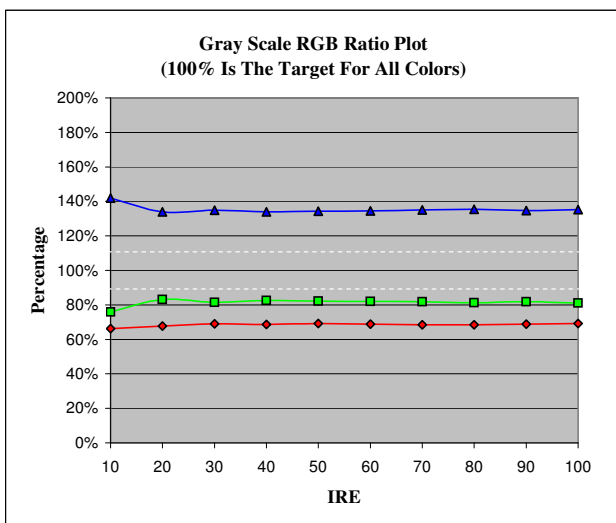

**Owner:** Withheld  
**Manufacturer:** Sony  
**Model:** KD-34XBR970  
**Calibrator:** Summit HDTV  
**Date:** July 8, 2009

Notes: 1080i HDMI

**Summit HDTV**  
 Your better image HDTV calibration resource  
[www.SummitHDTV.com](http://www.SummitHDTV.com)

**Pre Calibration Results**

All data Copyright©2003-2009 Summit HDTV, www.SummitHDTV.com

IRE	x	y	Y,FL	ΔEu*v*	Kelvin	Gamma	% Red	% Green	% Blue
7.5	0.4396	0.3269	0.010	123	-	-	245%	60%	62%
10	0.2634	0.2587	0.403	67	15508	-	66%	76%	142%
20	0.2693	0.2748	4.509	52	12281	-	68%	83%	134%
30	0.2696	0.2721	12.153	54	12532	2.62	69%	82%	135%
40	0.2699	0.2742	21.362	53	12267	2.06	69%	83%	134%
50	0.2701	0.2734	31.884	53	12317	1.86	69%	82%	134%
60	0.2698	0.2731	42.987	53	12392	1.69	69%	82%	134%
70	0.2691	0.2723	54.262	54	12576	1.55	68%	82%	135%
80	0.2690	0.2714	66.051	55	12698	1.51	68%	81%	135%
90	0.2696	0.2725	78.120	54	12476	1.45	69%	82%	135%
100	0.2695	0.2712	91.199	55	12632	1.50	69%	81%	135%

	x	y
Red	0.6309	0.3344
Green	0.2877	0.6054
Blue	0.1500	0.0647
Cyan	0.1977	0.2525
Magenta	0.2951	0.1464
Yellow	0.4286	0.4945
White	0.2695	0.2712

On/Off Contrast Ratio 9248

Average Gamma 1.78

**Post Calibration Results**

IRE	x	y	Y <sub>fL</sub>	ΔEu* <sub>v</sub> *	Kelvin	Gamma	% Red	% Green	% Blue
7.5	0.3724	0.3487	0.032	50	-		162%	93%	74%
10	0.3134	0.3285	0.183	1	6472		101%	100%	100%
20	0.3102	0.3283	0.649	2	6655		97%	100%	101%
30	0.3110	0.3264	1.513	2	6622	2.31	99%	99%	101%
40	0.3115	0.3296	2.760	1	6570	2.23	98%	101%	100%
50	0.3110	0.3279	4.477	2	6613	2.27	98%	100%	101%
60	0.3123	0.3297	6.608	1	6522	2.21	99%	101%	100%
70	0.3123	0.3282	9.199	1	6536	2.21	100%	100%	100%
80	0.3118	0.3292	12.075	1	6555	2.09	99%	100%	100%
90	0.3126	0.3281	15.449	1	6521	2.14	100%	100%	100%
100	0.3132	0.3290	18.967	0	6484	1.99	101%	100%	100%