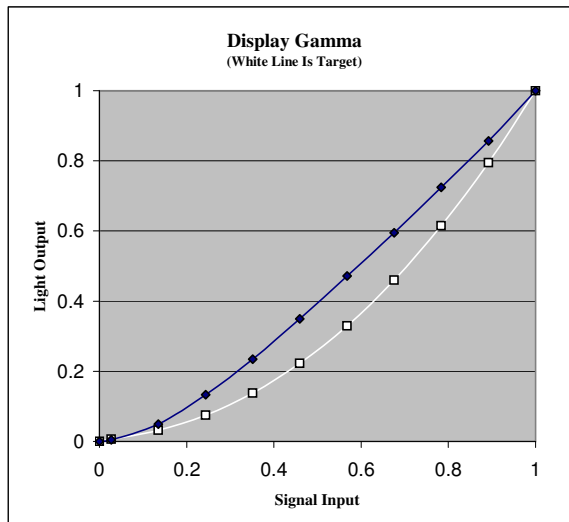

**Owner:** Withheld  
**Manufacturer:** Sony  
**Model:** KD-34XBR970  
**Calibrator:** Summit HDTV  
**Date:** July 8, 2009

Notes: 1080i HDMI

**Summit HDTV**  
 Your better image HDTV calibration resource  
[www.SummitHDTV.com](http://www.SummitHDTV.com)

**Pre Calibration Results**

All data Copyright©2003-2009 Summit HDTV, www.SummitHDTV.com

IRE	x	y	Y,FL	ΔEu*v*	Kelvin	Gamma	% Red	% Green	% Blue
7.5	0.4396	0.3269	0.010	123	-	-	245%	60%	62%
10	0.2634	0.2587	0.403	67	15508	-	66%	76%	142%
20	0.2693	0.2748	4.509	52	12281	-	68%	83%	134%
30	0.2696	0.2721	12.153	54	12532	2.62	69%	82%	135%
40	0.2699	0.2742	21.362	53	12267	2.06	69%	83%	134%
50	0.2701	0.2734	31.884	53	12317	1.86	69%	82%	134%
60	0.2698	0.2731	42.987	53	12392	1.69	69%	82%	134%
70	0.2691	0.2723	54.262	54	12576	1.55	68%	82%	135%
80	0.2690	0.2714	66.051	55	12698	1.51	68%	81%	135%
90	0.2696	0.2725	78.120	54	12476	1.45	69%	82%	135%
100	0.2695	0.2712	91.199	55	12632	1.50	69%	81%	135%

	x	y
Red	0.6309	0.3344
Green	0.2877	0.6054
Blue	0.1500	0.0647
Cyan	0.1977	0.2525
Magenta	0.2951	0.1464
Yellow	0.4286	0.4945
White	0.2695	0.2712

On/Off Contrast Ratio 9248

Average Gamma 1.78

**Post Calibration Results**

IRE	x	y	Y <sub>fL</sub>	ΔEu* <sub>v</sub> *	Kelvin	Gamma	% Red	% Green	% Blue
7.5	0.3724	0.3487	0.032	50	-		162%	93%	74%
10	0.3134	0.3285	0.183	1	6472		101%	100%	100%
20	0.3102	0.3283	0.649	2	6655		97%	100%	101%
30	0.3110	0.3264	1.513	2	6622	2.31	99%	99%	101%
40	0.3115	0.3296	2.760	1	6570	2.23	98%	101%	100%
50	0.3110	0.3279	4.477	2	6613	2.27	98%	100%	101%
60	0.3123	0.3297	6.608	1	6522	2.21	99%	101%	100%
70	0.3123	0.3282	9.199	1	6536	2.21	100%	100%	100%
80	0.3118	0.3292	12.075	1	6555	2.09	99%	100%	100%
90	0.3126	0.3281	15.449	1	6521	2.14	100%	100%	100%
100	0.3132	0.3290	18.967	0	6484	1.99	101%	100%	100%