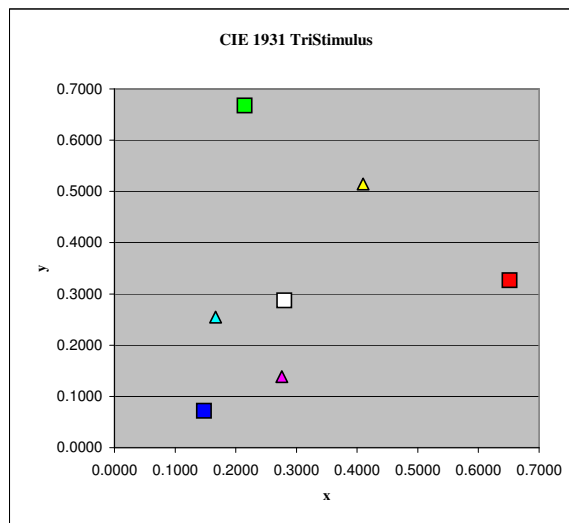

Pre Calibration Results

All data Copyright©2003-2009 Summit HDTV, www.SummitHDTV.com

IRE	x	y	Y,FL	ΔEu*v*	Kelvin	Gamma	% Red	% Green	% Blue
7.5	0.2708	0.2601	0.048	64	-	-	74%	74%	139%
10	0.2755	0.2866	0.341	42	10574	-	71%	88%	128%
20	0.2802	0.2844	3.434	41	10179	-	77%	85%	127%
30	0.2771	0.2810	12.064	45	10761	3.34	75%	84%	129%
40	0.2779	0.2829	21.083	43	10534	2.04	75%	85%	128%
50	0.2759	0.2776	32.987	48	11154	2.08	74%	83%	131%
60	0.2741	0.2748	46.022	50	11633	1.88	73%	82%	133%
70	0.2718	0.2693	61.205	56	12504	1.90	72%	79%	135%
80	0.2706	0.2689	74.305	56	12722	1.49	71%	79%	136%
90	0.2717	0.2712	87.198	54	12315	1.39	72%	80%	135%
100	0.2802	0.2871	104.376	39	10023	1.74	76%	87%	126%

	x	y
Red	0.6515	0.3264
Green	0.2147	0.6672
Blue	0.1476	0.0716
Cyan	0.1666	0.2549
Magenta	0.2759	0.1383
Yellow	0.4099	0.5147
White	0.2802	0.2871

On/Off Contrast Ratio 2173

Average Gamma 1.98

Post Calibration Results

IRE	x	y	Y,fl	$\Delta E_{u^*v^*}$	Kelvin	Gamma	% Red	% Green	% Blue
7.5	0.2313	0.2372	0.044	99	-		36%	74%	160%
10	0.3204	0.3357	0.462	7	6070		107%	101%	95%
20	0.3168	0.3249	1.633	6	6312		106%	96%	100%
30	0.3096	0.3193	3.374	8	6770	1.95	100%	96%	105%
40	0.3125	0.3289	6.356	0	6523	2.33	100%	100%	100%
50	0.3101	0.3249	10.074	3	6689	2.15	98%	99%	102%
60	0.3101	0.3238	14.695	4	6698	2.14	99%	98%	103%
70	0.3133	0.3276	21.149	2	6484	2.43	101%	99%	100%
80	0.3141	0.3287	28.908	1	6435	2.40	102%	99%	100%
90	0.3138	0.3278	38.320	2	6455	2.44	102%	99%	100%
100	0.3126	0.3280	49.424	1	6519	2.46	100%	99%	100%