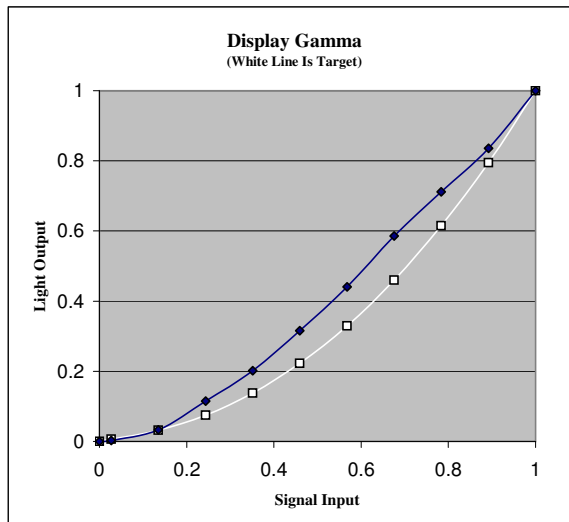

Owner: Withheld
Manufacturer: Sony
Model: KDL40V2500
Calibrator: Summit HDTV
Date: July 8, 2009

Notes: 1080I HDMI input 7 Cool Color temp

Summit HDTV
 Your better image HDTV calibration resource
www.SummitHDTV.com

Pre Calibration Results

All data Copyright©2003-2009 Summit HDTV, www.SummitHDTV.com

IRE	x	y	Y,FL	ΔEu*v*	Kelvin	Gamma	% Red	% Green	% Blue
7.5	0.2708	0.2601	0.048	64	-	-	74%	74%	139%
10	0.2755	0.2866	0.341	42	10574	-	71%	88%	128%
20	0.2802	0.2844	3.434	41	10179	-	77%	85%	127%
30	0.2771	0.2810	12.064	45	10761	3.34	75%	84%	129%
40	0.2779	0.2829	21.083	43	10534	2.04	75%	85%	128%
50	0.2759	0.2776	32.987	48	11154	2.08	74%	83%	131%
60	0.2741	0.2748	46.022	50	11633	1.88	73%	82%	133%
70	0.2718	0.2693	61.205	56	12504	1.90	72%	79%	135%
80	0.2706	0.2689	74.305	56	12722	1.49	71%	79%	136%
90	0.2717	0.2712	87.198	54	12315	1.39	72%	80%	135%
100	0.2802	0.2871	104.376	39	10023	1.74	76%	87%	126%

	x	y
Red	0.6515	0.3264
Green	0.2147	0.6672
Blue	0.1476	0.0716
Cyan	0.1666	0.2549
Magenta	0.2759	0.1383
Yellow	0.4099	0.5147
White	0.2802	0.2871

On/Off Contrast Ratio 2173

Average Gamma 1.98

Post Calibration Results