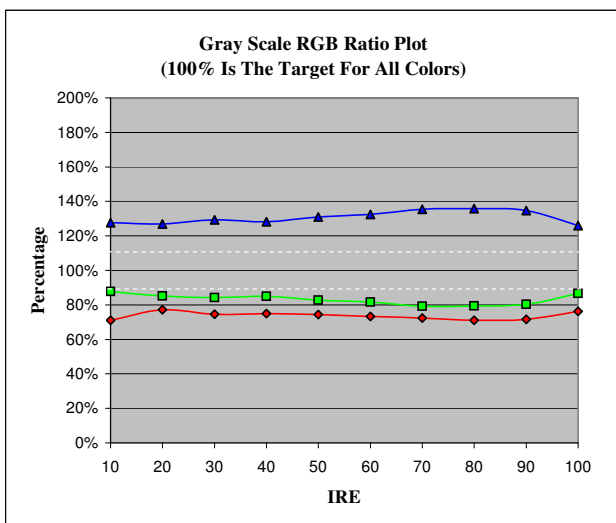

Owner: Withheld
Manufacturer: Sony
Model: KDL40V2500
Calibrator: Summit HDTV
Date: July 8, 2009

Notes: 1080I HDMI input 7 Cool Color temp

Summit HDTV
 Your better image HDTV calibration resource
www.SummitHDTV.com

Pre Calibration Results

All data Copyright©2003-2009 Summit HDTV, www.SummitHDTV.com

IRE	x	y	Y,FL	ΔEu*v*	Kelvin	Gamma	% Red	% Green	% Blue
7.5	0.2708	0.2601	0.048	64	-	-	74%	74%	139%
10	0.2755	0.2866	0.341	42	10574	-	71%	88%	128%
20	0.2802	0.2844	3.434	41	10179	-	77%	85%	127%
30	0.2771	0.2810	12.064	45	10761	3.34	75%	84%	129%
40	0.2779	0.2829	21.083	43	10534	2.04	75%	85%	128%
50	0.2759	0.2776	32.987	48	11154	2.08	74%	83%	131%
60	0.2741	0.2748	46.022	50	11633	1.88	73%	82%	133%
70	0.2718	0.2693	61.205	56	12504	1.90	72%	79%	135%
80	0.2706	0.2689	74.305	56	12722	1.49	71%	79%	136%
90	0.2717	0.2712	87.198	54	12315	1.39	72%	80%	135%
100	0.2802	0.2871	104.376	39	10023	1.74	76%	87%	126%

	x	y
Red	0.6515	0.3264
Green	0.2147	0.6672
Blue	0.1476	0.0716
Cyan	0.1666	0.2549
Magenta	0.2759	0.1383
Yellow	0.4099	0.5147
White	0.2802	0.2871

On/Off Contrast Ratio 2173

Average Gamma 1.98

Post Calibration Results

IRE	x	y	Y,fl	$\Delta E_{u^*v^*}$	Kelvin	Gamma	% Red	% Green	% Blue
7.5	0.2313	0.2372	0.044	99	-		36%	74%	160%
10	0.3204	0.3357	0.462	7	6070		107%	101%	95%
20	0.3168	0.3249	1.633	6	6312		106%	96%	100%
30	0.3096	0.3193	3.374	8	6770	1.95	100%	96%	105%
40	0.3125	0.3289	6.356	0	6523	2.33	100%	100%	100%
50	0.3101	0.3249	10.074	3	6689	2.15	98%	99%	102%
60	0.3101	0.3238	14.695	4	6698	2.14	99%	98%	103%
70	0.3133	0.3276	21.149	2	6484	2.43	101%	99%	100%
80	0.3141	0.3287	28.908	1	6435	2.40	102%	99%	100%
90	0.3138	0.3278	38.320	2	6455	2.44	102%	99%	100%
100	0.3126	0.3280	49.424	1	6519	2.46	100%	99%	100%