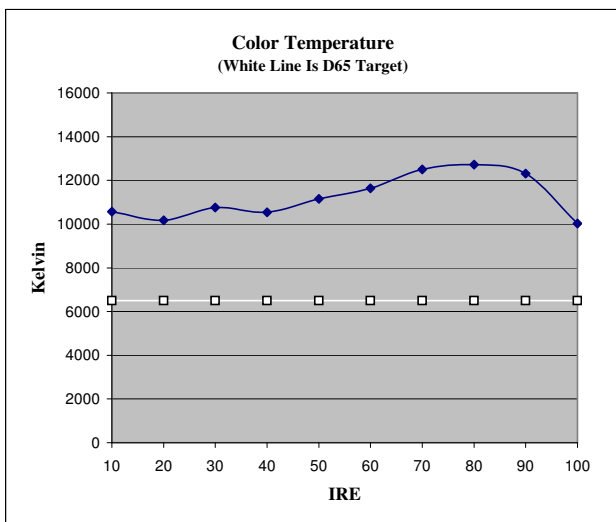

Pre Calibration Results

All data Copyright©2003-2009 Summit HDTV, www.SummitHDTV.com

IRE	x	y	Y,FL	ΔEu*v*	Kelvin	Gamma	% Red	% Green	% Blue
7.5	0.2708	0.2601	0.048	64	-	-	74%	74%	139%
10	0.2755	0.2866	0.341	42	10574	-	71%	88%	128%
20	0.2802	0.2844	3.434	41	10179	-	77%	85%	127%
30	0.2771	0.2810	12.064	45	10761	3.34	75%	84%	129%
40	0.2779	0.2829	21.083	43	10534	2.04	75%	85%	128%
50	0.2759	0.2776	32.987	48	11154	2.08	74%	83%	131%
60	0.2741	0.2748	46.022	50	11633	1.88	73%	82%	133%
70	0.2718	0.2693	61.205	56	12504	1.90	72%	79%	135%
80	0.2706	0.2689	74.305	56	12722	1.49	71%	79%	136%
90	0.2717	0.2712	87.198	54	12315	1.39	72%	80%	135%
100	0.2802	0.2871	104.376	39	10023	1.74	76%	87%	126%

	x	y
Red	0.6515	0.3264
Green	0.2147	0.6672
Blue	0.1476	0.0716
Cyan	0.1666	0.2549
Magenta	0.2759	0.1383
Yellow	0.4099	0.5147
White	0.2802	0.2871

On/Off Contrast Ratio 2173

Average Gamma 1.98