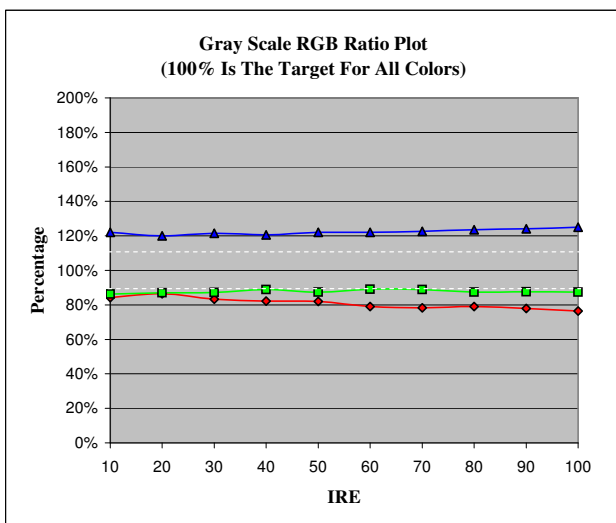

Owner: Withheld
Manufacturer: Sony
Model: KDL-46V25L1
Calibrator: Summit HDTV
Date: July 8, 2009

Notes: 1080i HDMI/Custom/Warm2

Summit HDTV
 Your better image HDTV calibration resource
www.SummitHDTV.com

Pre Calibration Results

All data Copyright©2003-2009 Summit HDTV, www.SummitHDTV.com

IRE	x	y	Y _{FL}	ΔEu*v*	Kelvin	Gamma	% Red	% Green	% Blue
7.5	0.3206	0.2967	0.069	33	-	-	119%	80%	110%
10	0.2881	0.2908	0.188	34	9042	-	84%	86%	122%
20	0.2910	0.2939	1.982	31	8658	-	86%	87%	120%
30	0.2878	0.2924	4.795	33	9010	2.38	83%	87%	122%
40	0.2876	0.2952	8.961	31	8929	2.30	82%	89%	121%
50	0.2866	0.2920	14.974	33	9142	2.40	82%	87%	122%
60	0.2846	0.2939	22.172	33	9258	2.23	79%	89%	122%
70	0.2836	0.2929	29.361	34	9394	1.87	78%	89%	123%
80	0.2836	0.2904	35.037	36	9503	1.36	79%	87%	124%
90	0.2824	0.2900	41.204	36	9649	1.41	78%	88%	124%
100	0.2808	0.2888	50.312	38	9870	1.93	76%	87%	125%

	x	y
Red	0.6446	0.3238
Green	0.2059	0.6696
Blue	0.1495	0.0666
Cyan	0.1660	0.2589
Magenta	0.2859	0.1373
Yellow	0.4240	0.5014
White	0.2808	0.2888

On/Off Contrast Ratio 726

Average Gamma 1.98

Post Calibration Results

IRE	x	y	Y _{fL}	ΔEu* _v *	Kelvin	Gamma	% Red	% Green	% Blue
7.5	0.2479	0.2828	0.051	61	-		41%	94%	137%
10	0.2839	0.2945	0.150	33	9291		78%	90%	122%
20	0.3092	0.3278	0.736	3	6714		96%	100%	102%
30	0.3143	0.3292	2.066	1	6421	2.84	102%	100%	99%
40	0.3076	0.3220	3.885	6	6865	2.34	96%	98%	104%
50	0.3091	0.3226	6.266	5	6767	2.25	98%	98%	104%
60	0.3090	0.3229	9.394	5	6770	2.30	98%	98%	103%
70	0.3148	0.3250	13.511	5	6423	2.43	104%	97%	101%
80	0.3166	0.3295	19.068	3	6296	2.65	104%	99%	99%
90	0.3100	0.3257	25.436	3	6689	2.50	98%	99%	102%
100	0.3069	0.3219	31.797	6	6908	2.16	96%	98%	104%