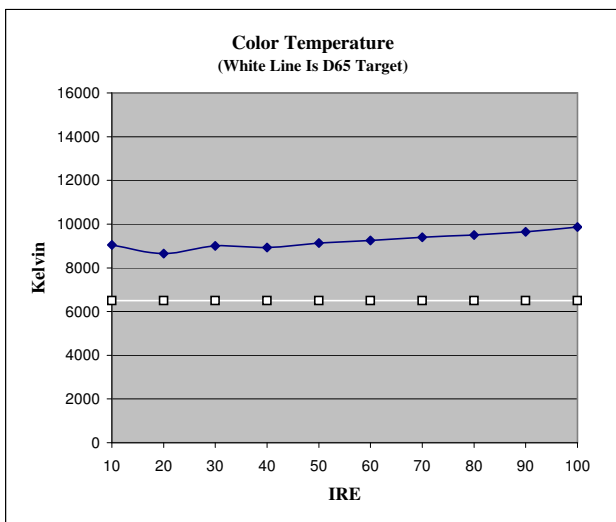

Pre Calibration Results

All data Copyright©2003-2009 Summit HDTV, www.SummitHDTV.com

IRE	x	y	Y _{FL}	ΔEu*v*	Kelvin	Gamma	% Red	% Green	% Blue
7.5	0.3206	0.2967	0.069	33	-	-	119%	80%	110%
10	0.2881	0.2908	0.188	34	9042	-	84%	86%	122%
20	0.2910	0.2939	1.982	31	8658	-	86%	87%	120%
30	0.2878	0.2924	4.795	33	9010	2.38	83%	87%	122%
40	0.2876	0.2952	8.961	31	8929	2.30	82%	89%	121%
50	0.2866	0.2920	14.974	33	9142	2.40	82%	87%	122%
60	0.2846	0.2939	22.172	33	9258	2.23	79%	89%	122%
70	0.2836	0.2929	29.361	34	9394	1.87	78%	89%	123%
80	0.2836	0.2904	35.037	36	9503	1.36	79%	87%	124%
90	0.2824	0.2900	41.204	36	9649	1.41	78%	88%	124%
100	0.2808	0.2888	50.312	38	9870	1.93	76%	87%	125%

	x	y
Red	0.6446	0.3238
Green	0.2059	0.6696
Blue	0.1495	0.0666
Cyan	0.1660	0.2589
Magenta	0.2859	0.1373
Yellow	0.4240	0.5014
White	0.2808	0.2888

On/Off Contrast Ratio 726

Average Gamma 1.98

Post Calibration Results

IRE	x	y	Y _{fL}	ΔEu* _v *	Kelvin	Gamma	% Red	% Green	% Blue
7.5	0.2479	0.2828	0.051	61	-		41%	94%	137%
10	0.2839	0.2945	0.150	33	9291		78%	90%	122%
20	0.3092	0.3278	0.736	3	6714		96%	100%	102%
30	0.3143	0.3292	2.066	1	6421	2.84	102%	100%	99%
40	0.3076	0.3220	3.885	6	6865	2.34	96%	98%	104%
50	0.3091	0.3226	6.266	5	6767	2.25	98%	98%	104%
60	0.3090	0.3229	9.394	5	6770	2.30	98%	98%	103%
70	0.3148	0.3250	13.511	5	6423	2.43	104%	97%	101%
80	0.3166	0.3295	19.068	3	6296	2.65	104%	99%	99%
90	0.3100	0.3257	25.436	3	6689	2.50	98%	99%	102%
100	0.3069	0.3219	31.797	6	6908	2.16	96%	98%	104%