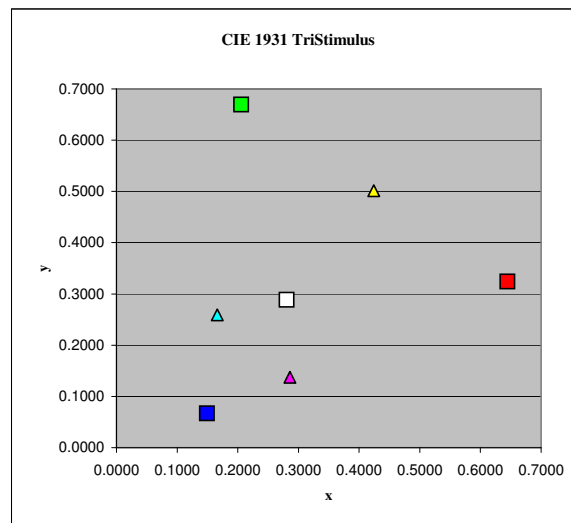

Pre Calibration Results

All data Copyright©2003-2009 Summit HDTV, www.SummitHDTV.com

IRE	x	y	Y _{FL}	ΔEu*v*	Kelvin	Gamma	% Red	% Green	% Blue
7.5	0.3206	0.2967	0.069	33	-	-	119%	80%	110%
10	0.2881	0.2908	0.188	34	9042	-	84%	86%	122%
20	0.2910	0.2939	1.982	31	8658	-	86%	87%	120%
30	0.2878	0.2924	4.795	33	9010	2.38	83%	87%	122%
40	0.2876	0.2952	8.961	31	8929	2.30	82%	89%	121%
50	0.2866	0.2920	14.974	33	9142	2.40	82%	87%	122%
60	0.2846	0.2939	22.172	33	9258	2.23	79%	89%	122%
70	0.2836	0.2929	29.361	34	9394	1.87	78%	89%	123%
80	0.2836	0.2904	35.037	36	9503	1.36	79%	87%	124%
90	0.2824	0.2900	41.204	36	9649	1.41	78%	88%	124%
100	0.2808	0.2888	50.312	38	9870	1.93	76%	87%	125%

	x	y
Red	0.6446	0.3238
Green	0.2059	0.6696
Blue	0.1495	0.0666
Cyan	0.1660	0.2589
Magenta	0.2859	0.1373
Yellow	0.4240	0.5014
White	0.2808	0.2888

On/Off Contrast Ratio 726

Average Gamma 1.98

Post Calibration Results

IRE	x	y	Y _{fL}	ΔEu* _v *	Kelvin	Gamma	% Red	% Green	% Blue
7.5	0.2479	0.2828	0.051	61	-		41%	94%	137%
10	0.2839	0.2945	0.150	33	9291		78%	90%	122%
20	0.3092	0.3278	0.736	3	6714		96%	100%	102%
30	0.3143	0.3292	2.066	1	6421	2.84	102%	100%	99%
40	0.3076	0.3220	3.885	6	6865	2.34	96%	98%	104%
50	0.3091	0.3226	6.266	5	6767	2.25	98%	98%	104%
60	0.3090	0.3229	9.394	5	6770	2.30	98%	98%	103%
70	0.3148	0.3250	13.511	5	6423	2.43	104%	97%	101%
80	0.3166	0.3295	19.068	3	6296	2.65	104%	99%	99%
90	0.3100	0.3257	25.436	3	6689	2.50	98%	99%	102%
100	0.3069	0.3219	31.797	6	6908	2.16	96%	98%	104%