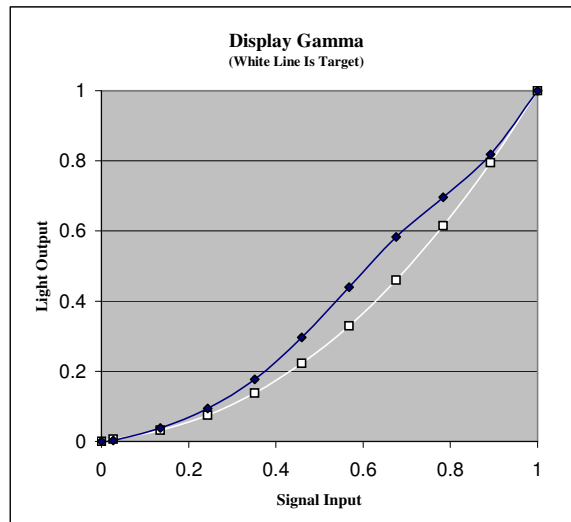

Owner: Withheld
Manufacturer: Sony
Model: KDL-46V25L1
Calibrator: Summit HDTV
Date: July 8, 2009

Notes: 1080i HDMI/Custom/Warm2

Summit HDTV
 Your better image HDTV calibration resource
www.SummitHDTV.com

Pre Calibration Results

All data Copyright©2003-2009 Summit HDTV, www.SummitHDTV.com

IRE	x	y	Y _{FL}	ΔEu*v*	Kelvin	Gamma	% Red	% Green	% Blue
7.5	0.3206	0.2967	0.069	33	-	-	119%	80%	110%
10	0.2881	0.2908	0.188	34	9042	-	84%	86%	122%
20	0.2910	0.2939	1.982	31	8658	-	86%	87%	120%
30	0.2878	0.2924	4.795	33	9010	2.38	83%	87%	122%
40	0.2876	0.2952	8.961	31	8929	2.30	82%	89%	121%
50	0.2866	0.2920	14.974	33	9142	2.40	82%	87%	122%
60	0.2846	0.2939	22.172	33	9258	2.23	79%	89%	122%
70	0.2836	0.2929	29.361	34	9394	1.87	78%	89%	123%
80	0.2836	0.2904	35.037	36	9503	1.36	79%	87%	124%
90	0.2824	0.2900	41.204	36	9649	1.41	78%	88%	124%
100	0.2808	0.2888	50.312	38	9870	1.93	76%	87%	125%

	x	y
Red	0.6446	0.3238
Green	0.2059	0.6696
Blue	0.1495	0.0666
Cyan	0.1660	0.2589
Magenta	0.2859	0.1373
Yellow	0.4240	0.5014
White	0.2808	0.2888

On/Off Contrast Ratio 726

Average Gamma 1.98

Post Calibration Results

IRE	x	y	Y _{fL}	ΔEu* _v *	Kelvin	Gamma	% Red	% Green	% Blue
7.5	0.2479	0.2828	0.051	61	-		41%	94%	137%
10	0.2839	0.2945	0.150	33	9291		78%	90%	122%
20	0.3092	0.3278	0.736	3	6714		96%	100%	102%
30	0.3143	0.3292	2.066	1	6421	2.84	102%	100%	99%
40	0.3076	0.3220	3.885	6	6865	2.34	96%	98%	104%
50	0.3091	0.3226	6.266	5	6767	2.25	98%	98%	104%
60	0.3090	0.3229	9.394	5	6770	2.30	98%	98%	103%
70	0.3148	0.3250	13.511	5	6423	2.43	104%	97%	101%
80	0.3166	0.3295	19.068	3	6296	2.65	104%	99%	99%
90	0.3100	0.3257	25.436	3	6689	2.50	98%	99%	102%
100	0.3069	0.3219	31.797	6	6908	2.16	96%	98%	104%