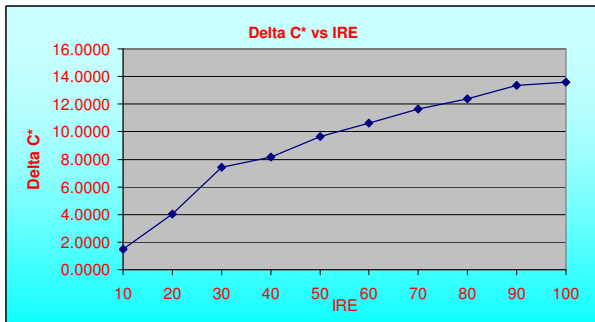

Customer Name Withheld
Manufacturer Sony
Model KDF-50EWE655
Serial Number
Calibrated By Summit HDTV
Calibration Date April 10, 2006 (08:18:11 PM)

Summit HDTV
 Your better image HDTV calibration resource
 www.SummitHDTV.com

Pre Calibration Results All data Copyright©2003-2009 Summit HDTV, www.SummitHDTV.com

IRE	x	y	Y fl	Hz	Kelvin	DeltaC*	R	R%	G	G%	B	B%	Measured Gamma	User Gamma
10	0.2590	0.2440	0.1050	0.00	0	1.4930	0.9490	94.90	0.9700	96.95	1.3550	135.44	N/A	0.0900
20	0.2720	0.2550	0.3410	0.00	15266	4.0570	0.9980	99.78	0.9640	96.37	1.2970	129.69	2.2000	0.4140
30	0.2730	0.2640	0.8190	0.00	13321	7.4050	0.9730	97.28	0.9760	97.64	1.2620	126.18	2.3000	1.0110
40	0.2740	0.2720	1.6030	0.00	12284	8.1690	0.9530	95.29	0.9860	98.58	1.2360	123.56	2.3000	1.9030
50	0.2760	0.2720	2.6540	0.00	11852	9.6250	0.9660	96.64	0.9830	98.25	1.2320	123.15	2.5000	3.1100
60	0.2790	0.2750	4.1910	0.00	11147	10.6050	0.9740	97.38	0.9820	98.22	1.2180	121.77	2.4000	4.6440
70	0.2790	0.2760	6.1070	0.00	11060	11.6180	0.9670	96.66	0.9850	98.50	1.2130	121.26	2.4000	6.5200
80	0.2800	0.2780	8.3740	0.00	10744	12.3950	0.9670	96.74	0.9860	98.59	1.2050	120.44	2.4000	8.7460
90	0.2800	0.2790	11.1190	0.00	10574	13.3540	0.9690	96.89	0.9860	98.60	1.2000	120.02	2.4000	11.3330
100	0.2820	0.2820	14.2890	0.00	10221	13.6010	0.9670	96.69	0.9880	98.81	1.1890	118.86		14.2890