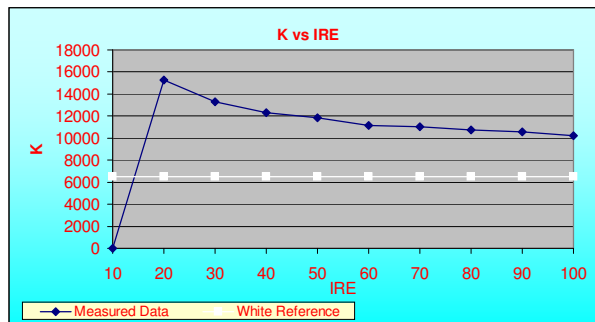

Customer Name Withheld
Manufacturer Sony
Model KDF-50EWE655
Serial Number
Calibrated By Summit HDTV
Calibration Date April 10, 2006 (08:18:11 PM)

Summit HDTV
 Your better image HDTV calibration resource
 www.SummitHDTV.com

Pre Calibration Results All data Copyright©2003-2009 Summit HDTV, www.SummitHDTV.com

IRE	x	y	Y fl	Hz	Kelvin	DeltaC*	R	R%	G	G%	B	B%	Measured Gamma	User Gamma
10	0.2590	0.2440	0.1050	0.00	0	1.4930	0.9490	94.90	0.9700	96.95	1.3550	135.44	N/A	0.0900
20	0.2720	0.2550	0.3410	0.00	15266	4.0570	0.9980	99.78	0.9640	96.37	1.2970	129.69	2.2000	0.4140
30	0.2730	0.2640	0.8190	0.00	13321	7.4050	0.9730	97.28	0.9760	97.64	1.2620	126.18	2.3000	1.0110
40	0.2740	0.2720	1.6030	0.00	12284	8.1690	0.9530	95.29	0.9860	98.58	1.2360	123.56	2.3000	1.9030
50	0.2760	0.2720	2.6540	0.00	11852	9.6250	0.9660	96.64	0.9830	98.25	1.2320	123.15	2.5000	3.1100
60	0.2790	0.2750	4.1910	0.00	11147	10.6050	0.9740	97.38	0.9820	98.22	1.2180	121.77	2.4000	4.6440
70	0.2790	0.2760	6.1070	0.00	11060	11.6180	0.9670	96.66	0.9850	98.50	1.2130	121.26	2.4000	6.5200
80	0.2800	0.2780	8.3740	0.00	10744	12.3950	0.9670	96.74	0.9860	98.59	1.2050	120.44	2.4000	8.7460
90	0.2800	0.2790	11.1190	0.00	10574	13.3540	0.9690	96.89	0.9860	98.60	1.2000	120.02	2.4000	11.3330
100	0.2820	0.2820	14.2890	0.00	10221	13.6010	0.9670	96.69	0.9880	98.81	1.1890	118.86		14.2890