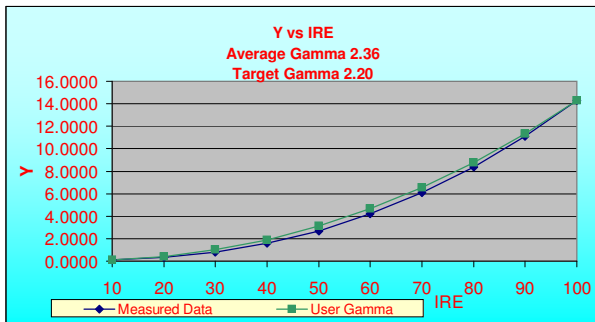

Customer Name Withheld
Manufacturer Sony
Model KDF-50EWE655
Serial Number
Calibrated By Summit HDTV
Calibration Date April 10, 2006 (08:18:11 PM)

Summit HDTV
 Your better image HDTV calibration resource
 www.SummitHDTV.com

Pre Calibration Results All data Copyright©2003-2009 Summit HDTV, www.SummitHDTV.com

IRE	x	y	Y fl	Hz	Kelvin	DeltaC*	R	R%	G	G%	B	B%	Measured Gamma	User Gamma
10	0.2590	0.2440	0.1050	0.00	0	1.4930	0.9490	94.90	0.9700	96.95	1.3550	135.44	N/A	0.0900
20	0.2720	0.2550	0.3410	0.00	15266	4.0570	0.9980	99.78	0.9640	96.37	1.2970	129.69	2.2000	0.4140
30	0.2730	0.2640	0.8190	0.00	13321	7.4050	0.9730	97.28	0.9760	97.64	1.2620	126.18	2.3000	1.0110
40	0.2740	0.2720	1.6030	0.00	12284	8.1690	0.9530	95.29	0.9860	98.58	1.2360	123.56	2.3000	1.9030
50	0.2760	0.2720	2.6540	0.00	11852	9.6250	0.9660	96.64	0.9830	98.25	1.2320	123.15	2.5000	3.1100
60	0.2790	0.2750	4.1910	0.00	11147	10.6050	0.9740	97.38	0.9820	98.22	1.2180	121.77	2.4000	4.6440
70	0.2790	0.2760	6.1070	0.00	11060	11.6180	0.9670	96.66	0.9850	98.50	1.2130	121.26	2.4000	6.5200
80	0.2800	0.2780	8.3740	0.00	10744	12.3950	0.9670	96.74	0.9860	98.59	1.2050	120.44	2.4000	8.7460
90	0.2800	0.2790	11.1190	0.00	10574	13.3540	0.9690	96.89	0.9860	98.60	1.2000	120.02	2.4000	11.3330
100	0.2820	0.2820	14.2890	0.00	10221	13.6010	0.9670	96.69	0.9880	98.81	1.1890	118.86		14.2890