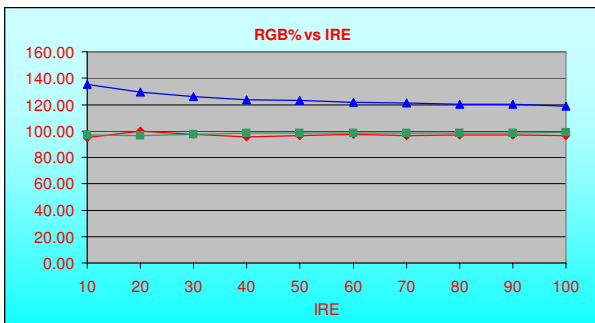

Customer Name Withheld
Manufacturer Sony
Model KDF-50EWE655
Serial Number
Calibrated By Summit HDTV
Calibration Date April 10, 2006 (08:18:11 PM)

Summit HDTV
 Your better image HDTV calibration resource
 www.SummitHDTV.com

Pre Calibration Results All data Copyright©2003-2009 Summit HDTV, www.SummitHDTV.com

IRE	x	y	Y fl	Hz	Kelvin	DeltaC*	R	R%	G	G%	B	B%	Measured Gamma	User Gamma
10	0.2590	0.2440	0.1050	0.00	0	1.4930	0.9490	94.90	0.9700	96.95	1.3550	135.44	N/A	0.0900
20	0.2720	0.2550	0.3410	0.00	15266	4.0570	0.9980	99.78	0.9640	96.37	1.2970	129.69	2.2000	0.4140
30	0.2730	0.2640	0.8190	0.00	13321	7.4050	0.9730	97.28	0.9760	97.64	1.2620	126.18	2.3000	1.0110
40	0.2740	0.2720	1.6030	0.00	12284	8.1690	0.9530	95.29	0.9860	98.58	1.2360	123.56	2.3000	1.9030
50	0.2760	0.2720	2.6540	0.00	11852	9.6250	0.9660	96.64	0.9830	98.25	1.2320	123.15	2.5000	3.1100
60	0.2790	0.2750	4.1910	0.00	11147	10.6050	0.9740	97.38	0.9820	98.22	1.2180	121.77	2.4000	4.6440
70	0.2790	0.2760	6.1070	0.00	11060	11.6180	0.9670	96.66	0.9850	98.50	1.2130	121.26	2.4000	6.5200
80	0.2800	0.2780	8.3740	0.00	10744	12.3950	0.9670	96.74	0.9860	98.59	1.2050	120.44	2.4000	8.7460
90	0.2800	0.2790	11.1190	0.00	10574	13.3540	0.9690	96.89	0.9860	98.60	1.2000	120.02	2.4000	11.3330
100	0.2820	0.2820	14.2890	0.00	10221	13.6010	0.9670	96.69	0.9880	98.81	1.1890	118.86		14.2890