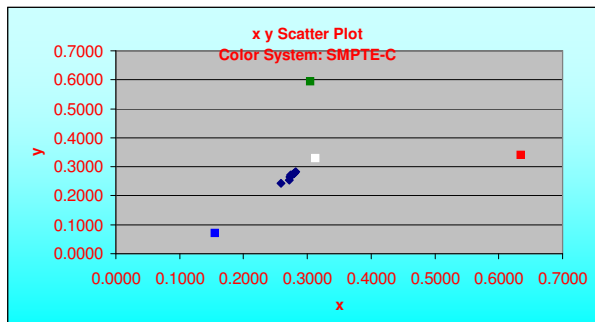

Customer Name Withheld
Manufacturer Sony
Model KDF-50EWE655
Serial Number
Calibrated By Summit HDTV
Calibration Date April 10, 2006 (08:18:11 PM)

Summit HDTV
 Your better image HDTV calibration resource
 www.SummitHDTV.com

Pre Calibration Results All data Copyright©2003-2009 Summit HDTV, www.SummitHDTV.com

IRE	x	y	Y fl	Hz	Kelvin	DeltaC*	R	R%	G	G%	B	B%	Measured Gamma	User Gamma
10	0.2590	0.2440	0.1050	0.00	0	1.4930	0.9490	94.90	0.9700	96.95	1.3550	135.44	N/A	0.0900
20	0.2720	0.2550	0.3410	0.00	15266	4.0570	0.9980	99.78	0.9640	96.37	1.2970	129.69	2.2000	0.4140
30	0.2730	0.2640	0.8190	0.00	13321	7.4050	0.9730	97.28	0.9760	97.64	1.2620	126.18	2.3000	1.0110
40	0.2740	0.2720	1.6030	0.00	12284	8.1690	0.9530	95.29	0.9860	98.58	1.2360	123.56	2.3000	1.9030
50	0.2760	0.2720	2.6540	0.00	11852	9.6250	0.9660	96.64	0.9830	98.25	1.2320	123.15	2.5000	3.1100
60	0.2790	0.2750	4.1910	0.00	11147	10.6050	0.9740	97.38	0.9820	98.22	1.2180	121.77	2.4000	4.6440
70	0.2790	0.2760	6.1070	0.00	11060	11.6180	0.9670	96.66	0.9850	98.50	1.2130	121.26	2.4000	6.5200
80	0.2800	0.2780	8.3740	0.00	10744	12.3950	0.9670	96.74	0.9860	98.59	1.2050	120.44	2.4000	8.7460
90	0.2800	0.2790	11.1190	0.00	10574	13.3540	0.9690	96.89	0.9860	98.60	1.2000	120.02	2.4000	11.3330
100	0.2820	0.2820	14.2890	0.00	10221	13.6010	0.9670	96.69	0.9880	98.81	1.1890	118.86		14.2890