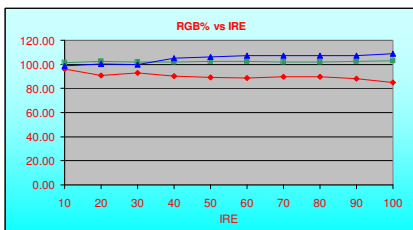

Customer Name *Withheld*
 Manufacturer *Toshiba*
 Model *62hmx94*
 Serial Number
 Calibrated By *Summit HDTV*
 Calibration Date *July 14, 2005 (07:25:56 PM)*

Pre Calibration All data Copyright©2003-2009 Summit HDTV, www.SummitHDTV.com

IRE	x	y	Y fl	Hz	Kelvin	DeltaC*	R	R%	G	G%	B	B%	Gamma
10	0.3080	0.3350	0.0790	0.00	6697	0.1050	0.9600	96.00	1.0130	101.27	0.9890	98.83	N/A
20	0.2980	0.3340	0.5320	0.00	7247	1.2810	0.9090	90.87	1.0250	102.48	1.0030	100.30	2.9000
30	0.3020	0.3340	1.7170	0.00	7662	2.2030	0.9280	92.80	1.0200	102.02	1.0000	99.96	2.6000
40	0.2910	0.3210	3.6250	0.00	7942	3.5110	0.9050	90.46	1.0210	102.08	1.0530	105.30	1.9000
50	0.2880	0.3190	5.5160	0.00	8186	4.5230	0.8940	89.43	1.0220	102.23	1.0630	106.30	1.8000
60	0.2860	0.3160	7.5990	0.00	8420	5.4460	0.8890	88.93	1.0220	102.23	1.0750	107.44	1.6000
70	0.2870	0.3160	9.7450	0.00	8331	5.6570	0.8960	89.60	1.0210	102.08	1.0730	107.27	1.9000
80	0.2890	0.3160	12.5050	0.00	8299	6.0250	0.8990	89.91	1.0200	102.01	1.0730	107.25	2.3000
90	0.2850	0.3180	16.3180	0.00	8423	7.2390	0.8810	88.11	1.0250	102.48	1.0710	107.04	2.1000
100	0.2790	0.3140	20.2840	0.00	9075	9.6970	0.8500	85.06	1.0300	102.98	1.0910	109.09	