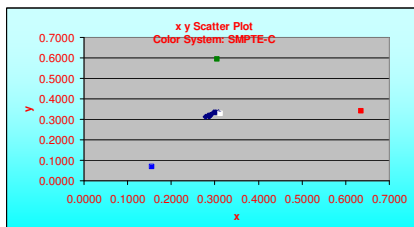

Customer Name *Withheld*
 Manufacturer *Toshiba*
 Model *62hmx94*
 Serial Number
 Calibrated By *Summit HDTV*
 Calibration Date *July 14, 2005 (07:25:56 PM)*

Pre Calibration All data Copyright©2003-2009 Summit HDTV, www.SummitHDTV.com

IRE	x	y	Y fl	Hz	Kelvin	DeltaC*	R	R%	G	G%	B	B%	Gamma
10	0.3080	0.3350	0.0790	0.00	6697	0.1050	0.9600	96.00	1.0130	101.27	0.9890	98.83	N/A
20	0.2980	0.3340	0.5320	0.00	7247	1.2810	0.9090	90.87	1.0250	102.48	1.0030	100.30	2.9000
30	0.3020	0.3340	1.7170	0.00	7662	2.2030	0.9280	92.80	1.0200	102.02	1.0000	99.96	2.6000
40	0.2910	0.3210	3.6250	0.00	7942	3.5110	0.9050	90.46	1.0210	102.08	1.0530	105.30	1.9000
50	0.2880	0.3190	5.5160	0.00	8186	4.5230	0.8940	89.43	1.0220	102.23	1.0630	106.30	1.8000
60	0.2860	0.3160	7.5990	0.00	8420	5.4460	0.8890	88.93	1.0220	102.23	1.0750	107.44	1.6000
70	0.2870	0.3160	9.7450	0.00	8331	5.6570	0.8960	89.60	1.0210	102.08	1.0730	107.27	1.9000
80	0.2890	0.3160	12.5050	0.00	8299	6.0250	0.8990	89.91	1.0200	102.01	1.0730	107.25	2.3000
90	0.2850	0.3180	16.3180	0.00	8423	7.2390	0.8810	88.11	1.0250	102.48	1.0710	107.04	2.1000
100	0.2790	0.3140	20.2840	0.00	9075	9.6970	0.8500	85.06	1.0300	102.98	1.0910	109.09	