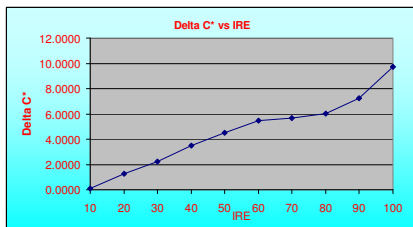

Customer Name *Withheld*
 Manufacturer *Toshiba*
 Model *62hmx94*
 Serial Number
 Calibrated By *Summit HDTV*
 Calibration Date *July 14, 2005 (07:25:56 PM)*

Pre Calibration All data Copyright©2003-2009 Summit HDTV, www.SummitHDTV.com

IRE	x	y	Y fl	Hz	Kelvin	DeltaC*	R	R%	G	G%	B	B%	Gamma
10	0.3080	0.3350	0.0790	0.00	6697	0.1050	0.9600	96.00	1.0130	101.27	0.9890	98.83	N/A
20	0.2980	0.3340	0.5320	0.00	7247	1.2810	0.9090	90.87	1.0250	102.48	1.0030	100.30	2.9000
30	0.3020	0.3340	1.7170	0.00	7662	2.2030	0.9280	92.80	1.0200	102.02	1.0000	99.96	2.6000
40	0.2910	0.3210	3.6250	0.00	7942	3.5110	0.9050	90.46	1.0210	102.08	1.0530	105.30	1.9000
50	0.2880	0.3190	5.5160	0.00	8186	4.5230	0.8940	89.43	1.0220	102.23	1.0630	106.30	1.8000
60	0.2860	0.3160	7.5990	0.00	8420	5.4460	0.8890	88.93	1.0220	102.23	1.0750	107.44	1.6000
70	0.2870	0.3160	9.7450	0.00	8331	5.6570	0.8960	89.60	1.0210	102.08	1.0730	107.27	1.9000
80	0.2890	0.3160	12.5050	0.00	8299	6.0250	0.8990	89.91	1.0200	102.01	1.0730	107.25	2.3000
90	0.2850	0.3180	16.3180	0.00	8423	7.2390	0.8810	88.11	1.0250	102.48	1.0710	107.04	2.1000
100	0.2790	0.3140	20.2840	0.00	9075	9.6970	0.8500	85.06	1.0300	102.98	1.0910	109.09	