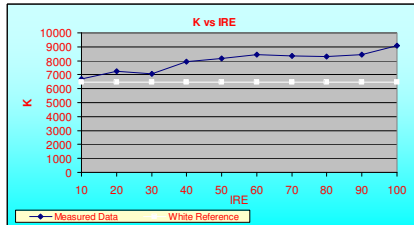

Customer Name *Withheld*
 Manufacturer *Toshiba*
 Model *62hmx94*
 Serial Number
 Calibrated By *Summit HDTV*
 Calibration Date *July 14, 2005 (07:25:56 PM)*

Pre Calibration All data Copyright©2003-2009 Summit HDTV, www.SummitHDTV.com

IRE	x	y	Y fl	Hz	Kelvin	DeltaC*	R	R%	G	G%	B	B%	Gamma
10	0.3080	0.3350	0.0790	0.00	6697	0.1050	0.9600	96.00	1.0130	101.27	0.9890	98.83	N/A
20	0.2980	0.3340	0.5320	0.00	7247	1.2810	0.9090	90.87	1.0250	102.48	1.0030	100.30	2.9000
30	0.3020	0.3340	1.7170	0.00	7662	2.2030	0.9280	92.80	1.0200	102.02	1.0000	99.96	2.6000
40	0.2910	0.3210	3.6250	0.00	7942	3.5110	0.9050	90.46	1.0210	102.08	1.0530	105.30	1.9000
50	0.2880	0.3190	5.5160	0.00	8186	4.5230	0.8940	89.43	1.0220	102.23	1.0630	106.30	1.8000
60	0.2860	0.3160	7.5990	0.00	8420	5.4460	0.8890	88.93	1.0220	102.23	1.0750	107.44	1.6000
70	0.2870	0.3160	9.7450	0.00	8331	5.6570	0.8960	89.60	1.0210	102.08	1.0730	107.27	1.9000
80	0.2890	0.3160	12.5050	0.00	8299	6.0250	0.8990	89.91	1.0200	102.01	1.0730	107.25	2.3000
90	0.2850	0.3180	16.3180	0.00	8423	7.2390	0.8810	88.11	1.0250	102.48	1.0710	107.04	2.1000
100	0.2790	0.3140	20.2840	0.00	9075	9.6970	0.8500	85.06	1.0300	102.98	1.0910	109.09	