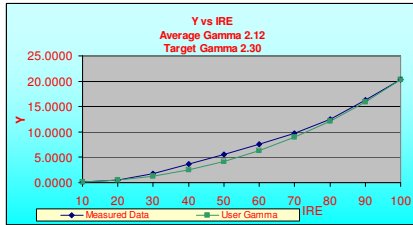

Customer Name *Withheld*
 Manufacturer *Toshiba*
 Model *62hmx94*
 Serial Number
 Calibrated By *Summit HDTV*
 Calibration Date *July 14, 2005 (07:25:56 PM)*

Pre Calibration All data Copyright©2003-2009 Summit HDTV, www.SummitHDTV.com

IRE	x	y	Y fl	Hz	Kelvin	DeltaC*	R	R%	G	G%	B	B%	Gamma
10	0.3080	0.3350	0.0790	0.00	6697	0.1050	0.9600	96.00	1.0130	101.27	0.9890	98.83	N/A
20	0.2980	0.3340	0.5320	0.00	7247	1.2810	0.9090	90.87	1.0250	102.48	1.0030	100.30	2.9000
30	0.3020	0.3340	1.7170	0.00	7662	2.2030	0.9280	92.80	1.0200	102.02	1.0000	99.96	2.6000
40	0.2910	0.3210	3.6250	0.00	7942	3.5110	0.9050	90.46	1.0210	102.08	1.0530	105.30	1.9000
50	0.2880	0.3190	5.5160	0.00	8186	4.5230	0.8940	89.43	1.0220	102.23	1.0630	106.30	1.8000
60	0.2860	0.3160	7.5990	0.00	8420	5.4460	0.8890	88.93	1.0220	102.23	1.0750	107.44	1.6000
70	0.2870	0.3160	9.7450	0.00	8331	5.6570	0.8960	89.60	1.0210	102.08	1.0730	107.27	1.9000
80	0.2890	0.3160	12.5050	0.00	8299	6.0250	0.8990	89.91	1.0200	102.01	1.0730	107.25	2.3000
90	0.2850	0.3180	16.3180	0.00	8423	7.2390	0.8810	88.11	1.0250	102.48	1.0710	107.04	2.1000
100	0.2790	0.3140	20.2840	0.00	9075	9.6970	0.8500	85.06	1.0300	102.98	1.0910	109.09	