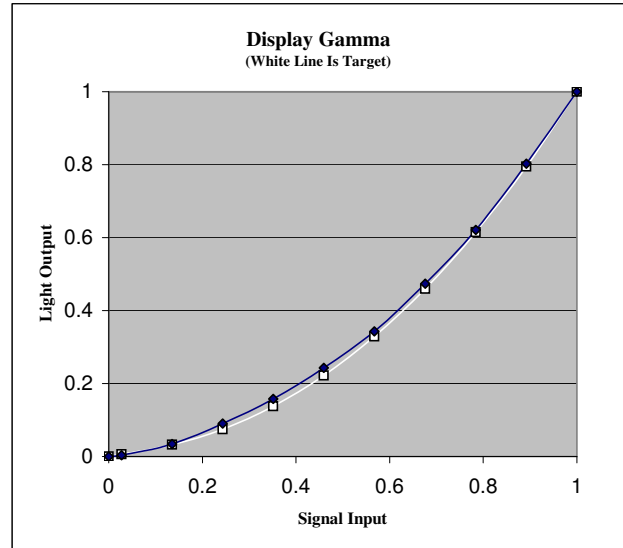

Pre Calibration Results All data Copyright©2003-2009 Summit HDTV, www.SummitHDTV.com

IRE	x	y	Y,fL	ΔE_{uv}^*	Kelvin	Gamma	%Red	%Green	%Blue
7.5	0.3227	0.3689	0.000	29	-	-	99%	119%	82%
10	0.3230	0.3687	0.137	29	5865	-	99%	119%	82%
20	0.3279	0.3505	1.397	18	5690	-	110%	107%	87%
30	0.3238	0.3411	3.661	11	5890	2.54	109%	103%	92%
40	0.3213	0.3370	6.435	8	6020	2.05	107%	102%	94%
50	0.3209	0.3359	9.883	7	6045	1.99	107%	101%	95%
60	0.3196	0.3348	13.968	6	6114	1.95	106%	101%	96%
70	0.3190	0.3336	19.269	6	6149	2.14	106%	101%	96%
80	0.3171	0.3310	25.256	4	6261	2.07	104%	100%	98%
90	0.3155	0.3290	32.673	3	6358	2.23	103%	99%	99%
100	0.3145	0.3284	40.688	2	6413	2.12	102%	99%	100%

	x	y
Red	0.6619	0.3368
Green	0.3098	0.6028
Blue	0.1447	0.0704
Cyan	0.2255	0.3301
Magenta	0.3190	0.1596
Yellow	0.4282	0.5146
White	0.3145	0.3284

On/Off Contrast Ratio #DIV/0! Average Gamma 2.14