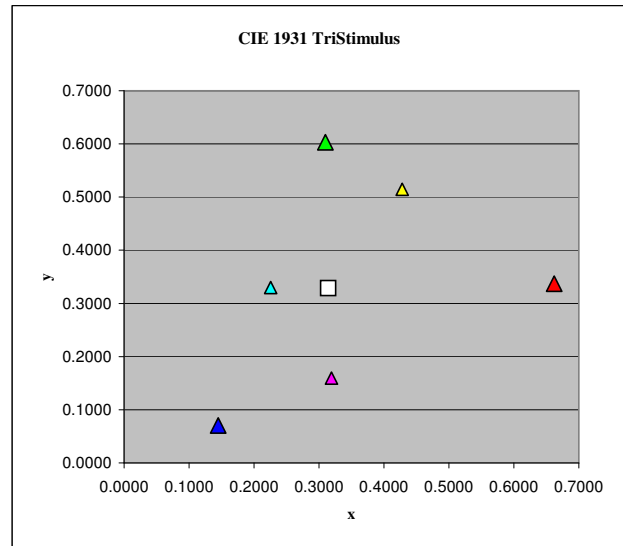

Pre Calibration Results All data Copyright©2003-2009 Summit HDTV, www.SummitHDTV.com

IRE	x	y	Y,fL	ΔE_{uv}^*	Kelvin	Gamma	%Red	%Green	%Blue
7.5	0.3227	0.3689	0.000	29	-	-	99%	119%	82%
10	0.3230	0.3687	0.137	29	5865	-	99%	119%	82%
20	0.3279	0.3505	1.397	18	5690	-	110%	107%	87%
30	0.3238	0.3411	3.661	11	5890	2.54	109%	103%	92%
40	0.3213	0.3370	6.435	8	6020	2.05	107%	102%	94%
50	0.3209	0.3359	9.883	7	6045	1.99	107%	101%	95%
60	0.3196	0.3348	13.968	6	6114	1.95	106%	101%	96%
70	0.3190	0.3336	19.269	6	6149	2.14	106%	101%	96%
80	0.3171	0.3310	25.256	4	6261	2.07	104%	100%	98%
90	0.3155	0.3290	32.673	3	6358	2.23	103%	99%	99%
100	0.3145	0.3284	40.688	2	6413	2.12	102%	99%	100%

	x	y
Red	0.6619	0.3368
Green	0.3098	0.6028
Blue	0.1447	0.0704
Cyan	0.2255	0.3301
Magenta	0.3190	0.1596
Yellow	0.4282	0.5146
White	0.3145	0.3284

On/Off Contrast Ratio #DIV/0! Average Gamma 2.14