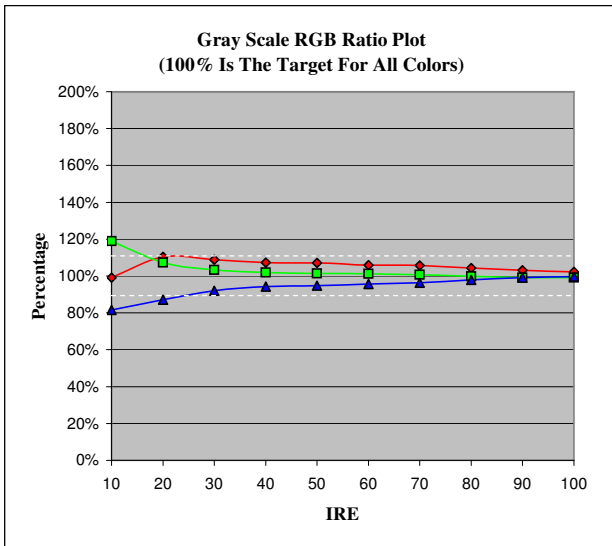

Owner: Withheld
Manufacturer: Hitachi
Model: 51F59A
Calibrator: Summit HDTV
Date: July 8, 2009

Notes: 1080i Sat

Summit HDTV
 Your better image HDTV calibration resource
www.SummitHDTV.com

Pre Calibration Results All data Copyright©2003-2009 Summit HDTV, www.SummitHDTV.com

IRE	x	y	Y,fL	ΔE_{uv}^*	Kelvin	Gamma	%Red	%Green	%Blue
7.5	0.3227	0.3689	0.000	29	-	-	99%	119%	82%
10	0.3230	0.3687	0.137	29	5865	-	99%	119%	82%
20	0.3279	0.3505	1.397	18	5690	-	110%	107%	87%
30	0.3238	0.3411	3.661	11	5890	2.54	109%	103%	92%
40	0.3213	0.3370	6.435	8	6020	2.05	107%	102%	94%
50	0.3209	0.3359	9.883	7	6045	1.99	107%	101%	95%
60	0.3196	0.3348	13.968	6	6114	1.95	106%	101%	96%
70	0.3190	0.3336	19.269	6	6149	2.14	106%	101%	96%
80	0.3171	0.3310	25.256	4	6261	2.07	104%	100%	98%
90	0.3155	0.3290	32.673	3	6358	2.23	103%	99%	99%
100	0.3145	0.3284	40.688	2	6413	2.12	102%	99%	100%

	x	y
Red	0.6619	0.3368
Green	0.3098	0.6028
Blue	0.1447	0.0704
Cyan	0.2255	0.3301
Magenta	0.3190	0.1596
Yellow	0.4282	0.5146
White	0.3145	0.3284

On/Off Contrast Ratio #DIV/0! Average Gamma 2.14

Post Calibration Results

IRE	x	y	Y,fL	$\Delta E_{u^*v^*}$	Kelvin	Gamma	%Red	%Green	%Blue
7.5	0.3798	0.2973	0.006	83	-	-	186%	62%	92%
10	0.2978	0.3169	0.193	14	7562	-	87%	98%	109%
20	0.3111	0.3303	1.335	2	6588	-	98%	101%	100%
30	0.3118	0.3283	3.217	1	6565	2.32	99%	100%	101%
40	0.3121	0.3280	5.465	1	6551	2.30	100%	100%	101%
50	0.3133	0.3288	8.236	1	6476	2.34	101%	100%	100%
60	0.3144	0.3299	11.513	1	6408	2.34	102%	100%	99%
70	0.3147	0.3296	15.566	2	6398	2.20	102%	100%	99%
80	0.3134	0.3288	20.237	1	6469	2.20	101%	100%	100%
90	0.3136	0.3289	26.067	1	6460	2.19	101%	100%	100%
100	0.3123	0.3268	32.302	2	6548	2.15	100%	99%	101%