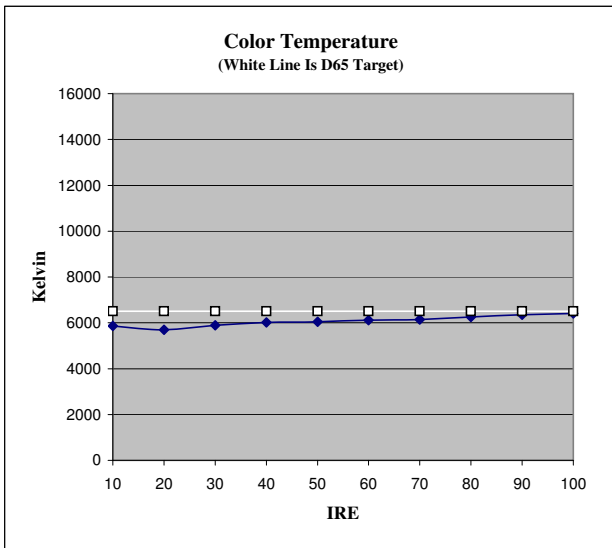

Pre Calibration Results All data Copyright©2003-2009 Summit HDTV, www.SummitHDTV.com

IRE	x	y	Y,fL	ΔE_{uv}^*	Kelvin	Gamma	%Red	%Green	%Blue
7.5	0.3227	0.3689	0.000	29	-	-	99%	119%	82%
10	0.3230	0.3687	0.137	29	5865	-	99%	119%	82%
20	0.3279	0.3505	1.397	18	5690	-	110%	107%	87%
30	0.3238	0.3411	3.661	11	5890	2.54	109%	103%	92%
40	0.3213	0.3370	6.435	8	6020	2.05	107%	102%	94%
50	0.3209	0.3359	9.883	7	6045	1.99	107%	101%	95%
60	0.3196	0.3348	13.968	6	6114	1.95	106%	101%	96%
70	0.3190	0.3336	19.269	6	6149	2.14	106%	101%	96%
80	0.3171	0.3310	25.256	4	6261	2.07	104%	100%	98%
90	0.3155	0.3290	32.673	3	6358	2.23	103%	99%	99%
100	0.3145	0.3284	40.688	2	6413	2.12	102%	99%	100%

	x	y
Red	0.6619	0.3368
Green	0.3098	0.6028
Blue	0.1447	0.0704
Cyan	0.2255	0.3301
Magenta	0.3190	0.1596
Yellow	0.4282	0.5146
White	0.3145	0.3284

On/Off Contrast Ratio #DIV/0! Average Gamma 2.14